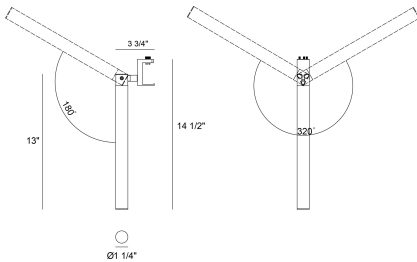

TECHNICAL DETAILS

Location	:	DAMP
Approval	:	
Title 24	:	Yes

PROJECT INFORMATION

Job Name: Date: Type:

Comments: