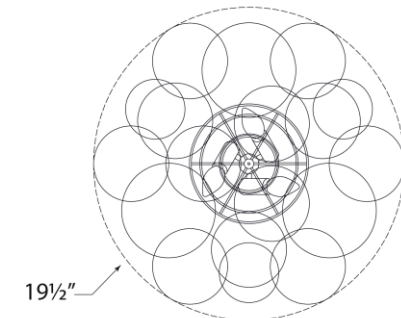

TEAR SHEET

Talia Large Flush Mount

Item # JN 4112G/CG

Designer: Julie Neill

Height: 11"

Width: 19.5"

Canopy: 6" Round

Finishes: BSL/CG, G/CG, PW/CG

Socket: 3 - E12 Candelabra

Wattage: 3 - 6.5 LED B11

Weight: 13 Pounds

Front View

Bottom View