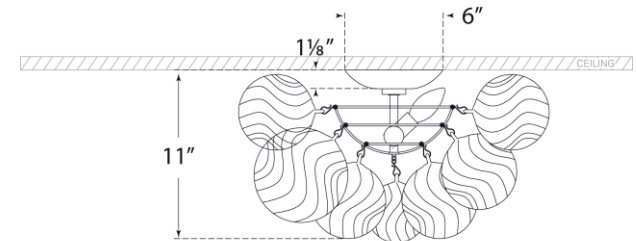

TEAR SHEET

Talia Large Flush Mount

Item # JN 4112G/CG

Designer: Julie Neill

Height: 11"

Width: 19.5"

Canopy: 6" Round

Finishes: BSL/CG, G/CG, PW/CG

Socket: 3 - E12 Candelabra

Wattage: 3 - 6.5 LED B11

Weight: 13 Pounds

Front View

Bottom View