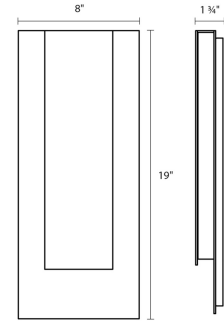

# Reveal Tall LED Sconce Spec Sheet

SKU: 7265.72-WL Learn more at:  
<https://sonnemanlight.com/reveal-tall-led-sconce>

Description: An illuminated perimeter is revealed between the layered planes of this LED luminaire, casting light indirectly on three of its textured sides. Also available as a [Short LED Sconce](#).

## Dimensions

Height:	19"
Width:	8"
Extends:	1.75"
Minimum Extension:	1.75"
Maximum Extension:	1.75"
Canopy/Backplate/Base Width:	7
Canopy/Backplate/Base Depth:	0.5
Canopy/Backplate/Base Height:	18

## Shipping

Carton 1 L x W x H:	25" X 13" X 6"
Carton 1 Gross Weight:	12 LBS
Fixture Weight:	11