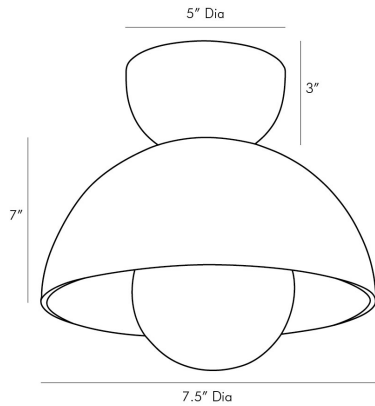

ARTERIOS

DONLEY FLUSH MOUNT

49386
H: 10 IN, Dia: 10.00 IN
Bronze
Contract Suitable As Is

Simple yet stunning. Polished yet practical. The Donely unifies simple geometric shapes and refined materials to create a fixture fit for small spaces. An inverted steel bronze dome canopy rests atop an opal glass dome shade that houses an oversized bulb. When illuminated opal glass swirls dance along the surface. Great for bringing light to a hallway or spaces with lower ceilings. Damp-rated, although limited covered outdoor conditions may affect finish.

APPEARANCE

Material	Glass, Steel
Finish	Bronze, Opal
Finish Will Vary	true
Top Coat/Sealant	false

DIMENSIONS

Pendant	H: 7 IN, Dia: 10.00 IN
Minimum Hanging Height	10 IN
Maximum Hanging Height	10 IN
Canopy	H: 3 IN, Dia: 5.00 IN

WIRING

Rating	Damp
Cord	1.5 FT, Black/White, SVT
Socket	1, Type A- E26 Other
Photographed Bulb	3" Frosted Globe Bulb
Maximum Watt	60
Voltage	110-120 V

CERTIFICATIONS

Certifications	Mexico European Union, United Arab Emirates, United States, Canada
----------------	---

COMPLIANCY

UL/ETL	Yes
CB	Yes
RoHS	true

SHIPPING

Product Weight	4.5 LBS
Gross Weight 1	8.9 LBS
Shipping Box 1	H: 12.8 IN, L: 12.8 IN, W: 12.8 IN

CONTRACT

Contract Suitable	true
-------------------	------