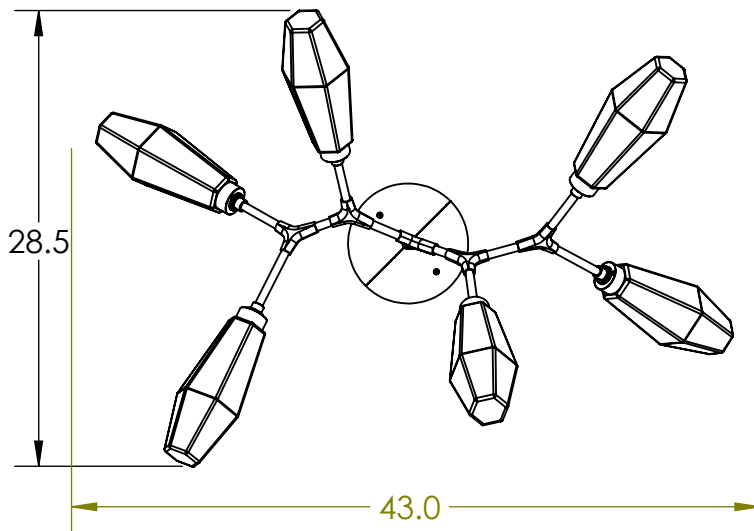

Collection: AALTO

Product #: PLB0049-BA

OAH ADJUSTABLE
IN 3" INCREMENTS
FROM 26" TO 83"

21.9

HANDBLOWN
GLASS AALTO

**DIMENSIONS OF THE FIXTURE MAY VARY
BASED ON POSITION OF KNOTS**

28.5

43.0

QTY: 6
SMALL AALTO

9.6

4.3

8/28/2020 (A)

All dimensions are shown in inches unless otherwise stated.
Visit hammertonstudio.com for product options.

Mounting Packet: T	Weight(lbs.): 28	Electrical Type: LED	CCT: 2700 K
UL Location: DRY	Elec. Qty: 6	Wattage: 16	Voltage: 120
Finish: SEE WEB SITE FOR OPTIONS	Source Lumens: Ambient:1080	Down:-----	
Top Diffuser: CLOSED GLASS	Dimmable: Forward/Reverse Phase To 1%		
Bottom Diffuser: CLOSED GLASS	CRI: 93+	Power Factor: >0.9	

Canopy Mounting Detail

MOUNTS DIRECTLY TO J-BOX

All fixtures created by Hammerton are handcrafted by artisans. Dimensions may vary up to 7/8".

© Copyright 2019. All rights in design, detail or invention of this drawing are reserved as the property of Hammerton. Any imitation or adaptation without written consent is strictly prohibited.