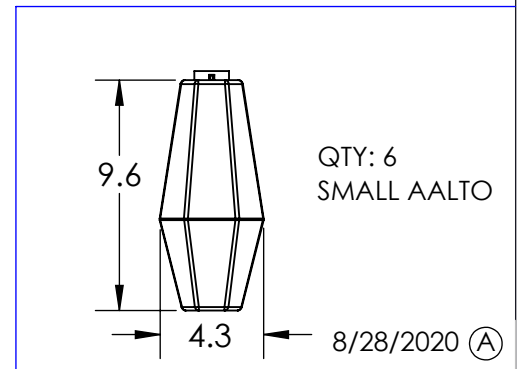

Collection: AALTO

Product #: PLB0049-BA

OAH ADJUSTABLE
IN 3" INCREMENTS
FROM 26" TO 83"

21.9

HANDBLOWN
GLASS AALTO

**DIMENSIONS OF THE FIXTURE MAY VARY
BASED ON POSITION OF KNOTS**

28.5

43.0

QTY: 6
SMALL AALTO

9.6

4.3

8/28/2020 (A)

All dimensions are shown in inches unless otherwise stated.
Visit hammertonstudio.com for product options.

Mounting Packet: T	Weight(lbs.): 28	Electrical Type: LED	CCT: 2700 K
UL Location: DRY	Elec. Qty: 6	Wattage: 16	Voltage: 120
Finish: SEE WEB SITE FOR OPTIONS	Source Lumens: Ambient:1080	Down:-----	
Top Diffuser: CLOSED GLASS	Dimmable: Forward/Reverse Phase To 1%		
Bottom Diffuser: CLOSED GLASS	CRI: 93+	Power Factor: >0.9	

Canopy Mounting Detail

MOUNTS DIRECTLY TO J-BOX

All fixtures created by Hammerton are handcrafted by artisans. Dimensions may vary up to 7/8".

© Copyright 2019. All rights in design, detail or invention of this drawing are reserved as the property of Hammerton. Any imitation or adaptation without written consent is strictly prohibited.