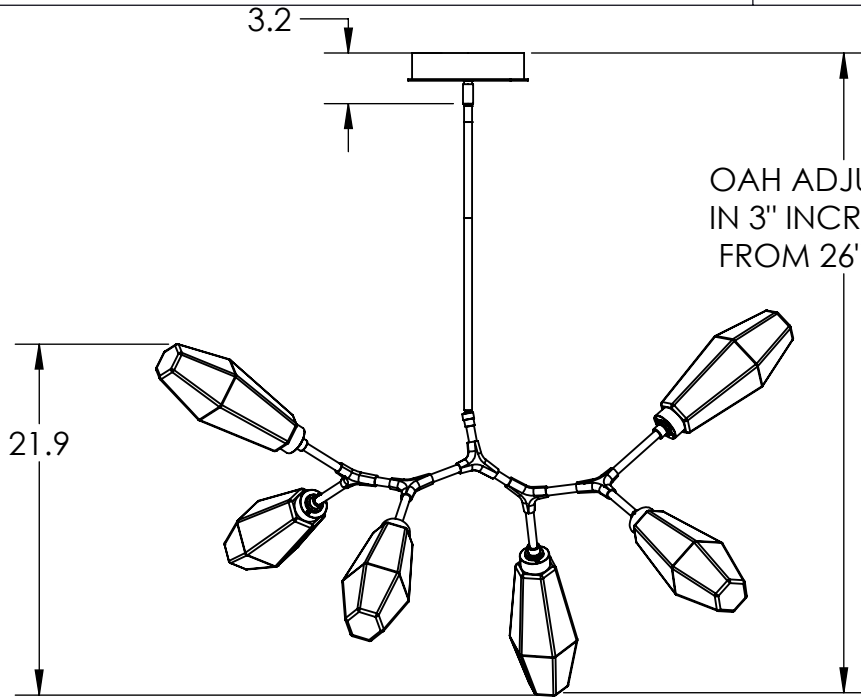

Collection: AALTO

Product #: PLB0049-BA

OAH ADJUSTABLE
IN 3" INCREMENTS
FROM 26" TO 83"

21.9

HANDBLOWN
GLASS AALTO

**DIMENSIONS OF THE FIXTURE MAY VARY
BASED ON POSITION OF KNOTS**

28.5

43.0

QTY: 6
SMALL AALTO

9.6

4.3

8/28/2020 (A)

All dimensions are shown in inches unless otherwise stated.
Visit hammertonstudio.com for product options.

Mounting Packet: T	Weight(lbs.): 28	Electrical Type: LED	CCT: 2700 K
UL Location: DRY	Elec. Qty: 6	Wattage: 16	Voltage: 120
Finish: SEE WEB SITE FOR OPTIONS	Source Lumens: Ambient:1080	Down:-----	
Top Diffuser: CLOSED GLASS	Dimmable: Forward/Reverse Phase To 1%		
Bottom Diffuser: CLOSED GLASS	CRI: 93+	Power Factor: >0.9	

Canopy Mounting Detail

MOUNTS DIRECTLY TO J-BOX

All fixtures created by Hammerton are handcrafted by artisans. Dimensions may vary up to 7/8".

© Copyright 2019. All rights in design, detail or invention of this drawing are reserved as the property of Hammerton. Any imitation or adaptation without written consent is strictly prohibited.