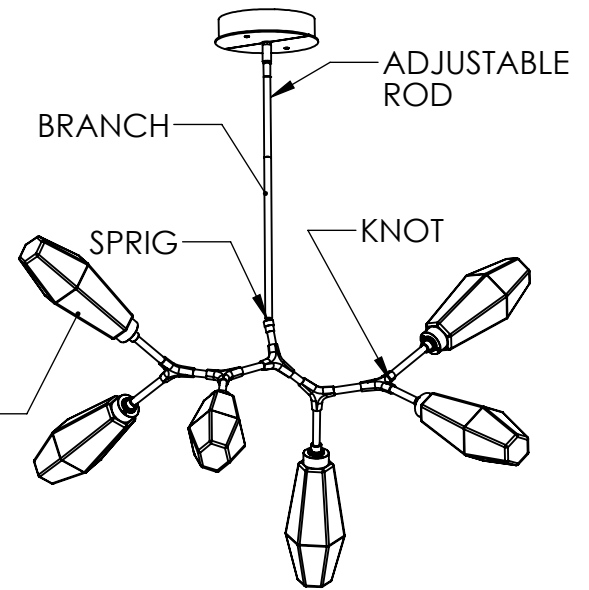

Collection: AALTO

Product #: PLB0049-BA

OAH ADJUSTABLE
IN 3" INCREMENTS
FROM 26" TO 83"

21.9

HANDBLOWN
GLASS AALTO

**DIMENSIONS OF THE FIXTURE MAY VARY
BASED ON POSITION OF KNOTS**

28.5

43.0

QTY: 6
SMALL AALTO

9.6

4.3

8/28/2020 (A)

All dimensions are shown in inches unless otherwise stated.
Visit hammertonstudio.com for product options.

Mounting Packet: T	Weight(lbs.): 28	Electrical Type: LED	CCT: 2700 K
UL Location: DRY	Elec. Qty: 6	Wattage: 16	Voltage: 120
Finish: SEE WEB SITE FOR OPTIONS	Source Lumens: Ambient:1080	Down:-----	
Top Diffuser: CLOSED GLASS	Dimmable: Forward/Reverse Phase To 1%		
Bottom Diffuser: CLOSED GLASS	CRI: 93+	Power Factor: >0.9	

Canopy Mounting Detail

MOUNTS DIRECTLY TO J-BOX

All fixtures created by Hammerton are handcrafted by artisans. Dimensions may vary up to 7/8".

© Copyright 2019. All rights in design, detail or invention of this drawing are reserved as the property of Hammerton. Any imitation or adaptation without written consent is strictly prohibited.