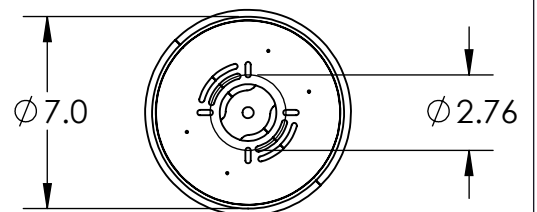

Collection: AALTO

Product #: PLB0049-BA

OAH ADJUSTABLE
IN 3" INCREMENTS
FROM 26" TO 83"

21.9

HANDBLOWN
GLASS AALTO

**DIMENSIONS OF THE FIXTURE MAY VARY
BASED ON POSITION OF KNOTS**

28.5

43.0

QTY: 6
SMALL AALTO

9.6

4.3

8/28/2020 (A)

All dimensions are shown in inches unless otherwise stated.
Visit hammertonstudio.com for product options.

Mounting Packet: T	Weight(lbs.): 28	Electrical Type: LED	CCT: 2700 K
UL Location: DRY	Elec. Qty: 6	Wattage: 16	Voltage: 120
Finish: SEE WEB SITE FOR OPTIONS	Source Lumens: Ambient:1080	Down:-----	
Top Diffuser: CLOSED GLASS	Dimmable: Forward/Reverse Phase To 1%		
Bottom Diffuser: CLOSED GLASS	CRI: 93+	Power Factor: >0.9	

Canopy Mounting Detail

MOUNTS DIRECTLY TO J-BOX

All fixtures created by Hammerton are handcrafted by artisans. Dimensions may vary up to 7/8".

© Copyright 2019. All rights in design, detail or invention of this drawing are reserved as the property of Hammerton. Any imitation or adaptation without written consent is strictly prohibited.