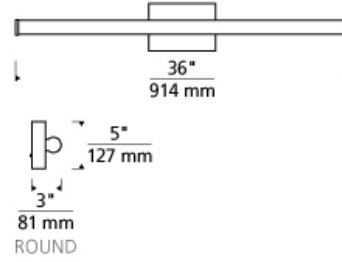

Lufe Round 36 Bath

DESCRIPTION

When a sleek, contemporary solution is in order, the Lufe Round cylindrical linear vanity bath light by Tech Lighting is the answer. Its soft, energy efficient integrated LED light delivers 2700K or 3000K at 90 CRI. The lighting fixture's rounded backplate cleanly cradles the Frosted Acrylic lens and complements the circular end caps along with cleverly hidden hardware to finish the look. The Lufe Round bath light comes in a choice of either a Polished Chrome or a Satin Nickel finish. Lufe Round is 5" high with a 3.2" extension, making it ADA compliant, and it's available in three lengths. 24", 36" and 48". All are damp-rated and dimmable. LED includes 34.5 watt 2458 delivered lumens 90 CRI 2700K or 3000K LED module. Dimmable with a low-voltage electronic dimmer. Mounts vertically or horizontally. ADA compliant. 120v or 277v.

WEIGHT

2.5-3lb / 1.13-1.36kg ±

chrome

ORDERING INFORMATION

700BCLUF	SHAPE OR SIZE	LENGTH (A)	FINISH	LAMP
R	ROUND	36 36"	C CHROME S SATIN NICKEL	-LED927 INTEGRATED LED 90 CRI 2700K 120V -LED927-277 INTEGRATED LED 90 CRI 2700K 277V -LED930 INTEGRATED LED 90 CRI 3000K 120V -LED930-277 INTEGRATED LED 90 CRI 3000K 277V