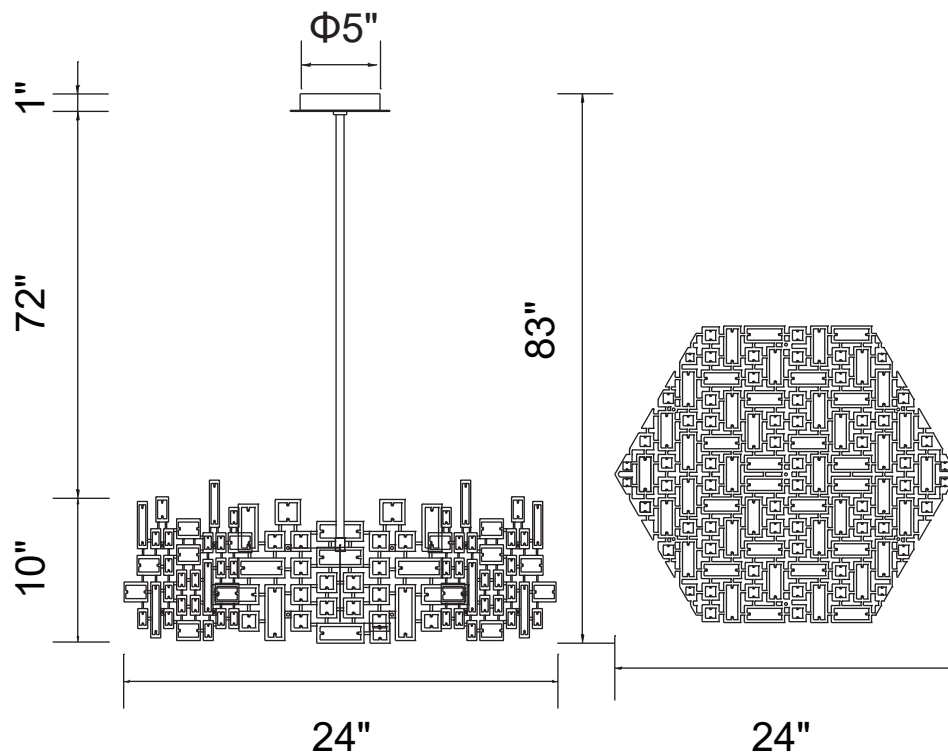

PROJECT: \_\_\_\_\_

FIXTURE TYPE: \_\_\_\_\_

LOCATION: \_\_\_\_\_

CONTACT/PHONE: \_\_\_\_\_

Item	5689P24-12-601
Collection	ARLEY
Finish	Chrome
Glass	-----
Crystal	Clear
Input	120V AC,60HZ,AC

Shade	-----
Length/Dia.	24"
Width/Ext.	24"
Height	10"
Maximum	83"
Lumens	-----

Light Source	G9
Bulb Info.	12x40W
Included	-----
Dimmable	Yes
Color	-----
Weight	