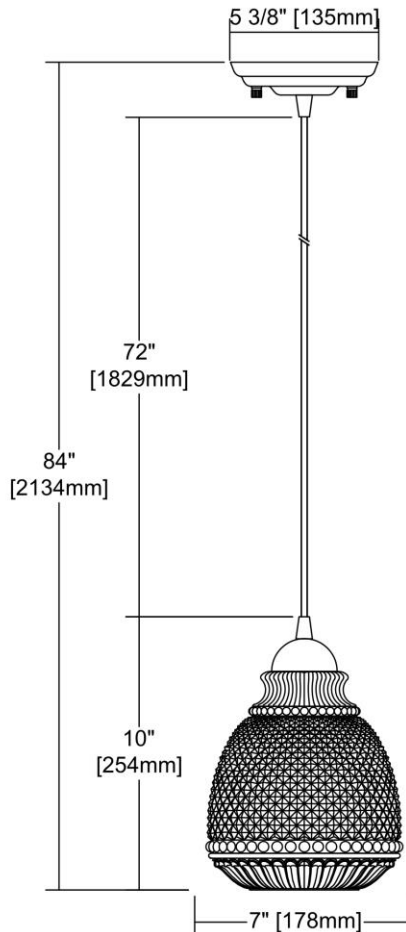


	<b>ITEM #:</b>	56590/1
	<b>UPC</b>	748119126890
	<b>Description</b>	Victrolina 1-Light Mini Pendant in Polished Chrome with Clear Crosshatched Glass
	<b>Finish</b>	Polished Chrome
	<b>Materials</b>	Glass, Metal
	<b>Brand</b>	ELK Lighting
	<b>Collection</b>	Victrolina
	<b>Category</b>	Indoor Lighting
	<b>Type</b>	Mini Pendant

ITEM DIMENSIONS				RATINGS & SPECIFICATIONS				
<b>Width</b>	7 inches			<b>Safety Rating</b>	N/A		<b>Certification</b>	N/A
<b>Depth</b>	7 inches			<b>ADA Compliant</b>	N/A		<b>Voltage</b>	N/A
<b>Height</b>	10 inches			<b>BULBS / SOCKETS</b>				
<b>Weight</b>	3 pounds			<b>Quantity</b>	1	<b>Wattage</b>	60 watts	
<b>ADDITIONAL DIMENSIONS</b>				<b>Included</b>	No		<b>Type</b>	A19 (E26 Medium Base)
<b>Backplate / Canopy</b>	5x5			<b>Other</b>	N/A			
<b>HCWO</b>	N/A			<b>CHAIN / CORD INFORMATION</b>				
<b>Min. Extension</b>	N/A			<b>Chain</b>	N/A		<b>Cord</b>	N/A
<b>Max. Extension</b>	N/A			<b>SHADE / GLASS DETAILS</b>				
<b>OVERALL HEIGHT</b>				<b>Shade/Glass Description</b>	Clear Crosshatch Glass			
<b>Min.</b>	N/A		<b>Max.</b>	N/A				
<b>EXTENSION ROD(S)</b>				<b>Width</b>	N/A		<b>Height</b>	N/A
N/A				<b>Width at Top</b>	N/A		<b>Width at Bottom</b>	N/A