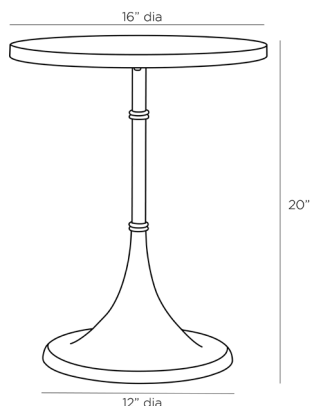

ARTERIOS

IRVING ACCENT TABLE

4648

H: 20 IN, Dia: 16.00 IN

Vintage Brass

Contract Recommendations: Natural stone requires periodic sealing

Refined simplicity describes the design of the Irving. A solid marble top sits on a sleek and slender frame, which seamlessly flows into a trumpet-shaped base and is accented with circular details. The vintage brass finish gives a more distinguished look to the base delivering a complementary contrast to the white marble top. Marble will vary.

APPEARANCE

| | |
|------------------|----------------------|
| Material | Brass, Marble |
| Finish | Vintage Brass, White |
| Finish Will Vary | true |
| Top Coat/Sealant | true |

DIMENSIONS

| | |
|--------------------|---------------|
| Foot Print | Dia: 12.00 IN |
| Table Top | Dia: 16.00 IN |
| Clearance | 19" |
| Diagonal Dimension | 25.5 IN |

SHIPPING

| | |
|----------------|--------------------------------|
| Product Weight | 29 LBS |
| Gross Weight 1 | 35.27 LBS |
| Shipping Box 1 | H: 22 IN, L: 20.5 IN, W: 24 IN |

CONTRACT

| | |
|-------------------|---|
| Contract Suitable | Natural stone requires periodic sealing |
|-------------------|---|