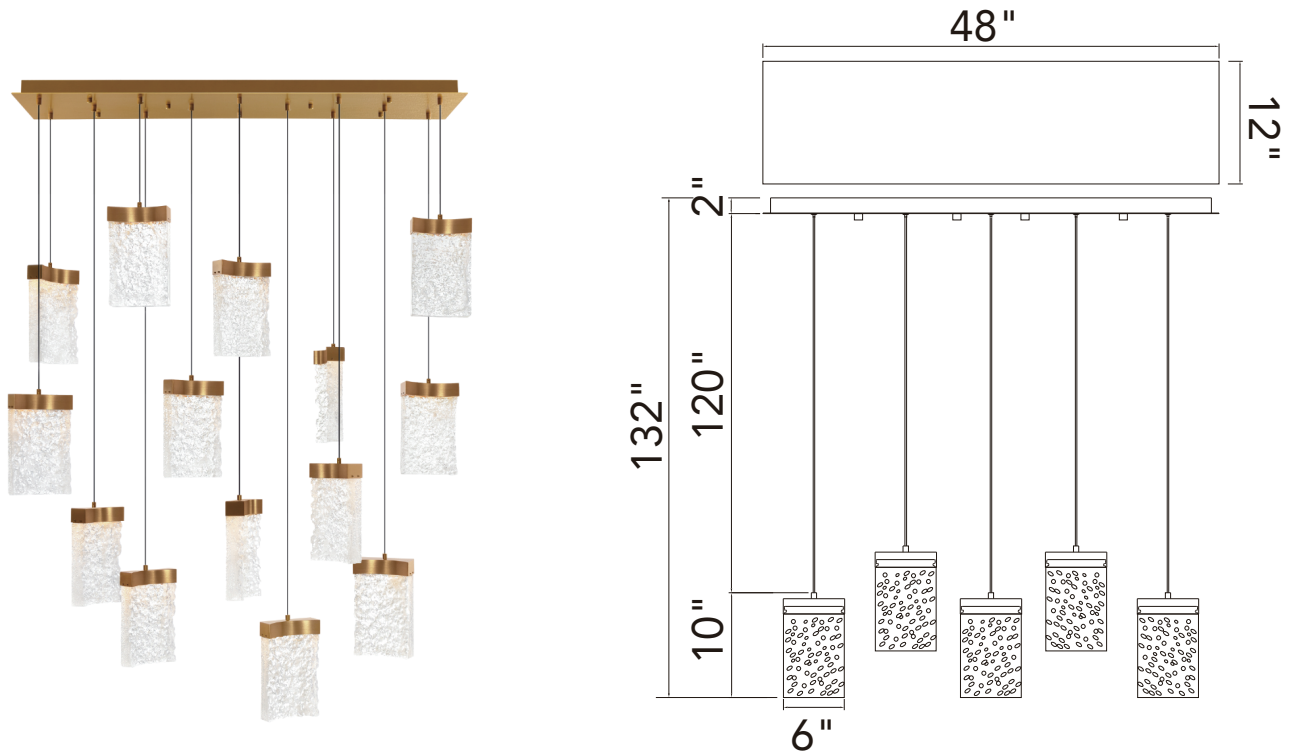

PROJECT: _____
 FIXTURE TYPE: _____
 LOCATION: _____
 CONTACT/PHONE: _____

Item	1587P48-14-624-RC
Collection	LAVA
Category	Chandelier
Finish	Brass
Glass	Clear
Crystal	-----
Acrylic	-----

Shade Color	-----
Min Assembled Height	12"
Max Assembled Height	132"
Width	48"
Length	12"
Extension Wall Mounts	-----
Input	120V AC,60HZ,AC

Lumens	7800
Light Source	LED
Bulb Info.	150W
Included	-----
Dimmable	Yes
Colour Temp	3000K
Weight	110.88Lbs

CWI Lighting
 2775 Broadway
 Buffalo, NY 14227
 USA

CWI Lighting
 140 Steelcase Rd. W.
 Markham ON. L3R 3J9
 Canada