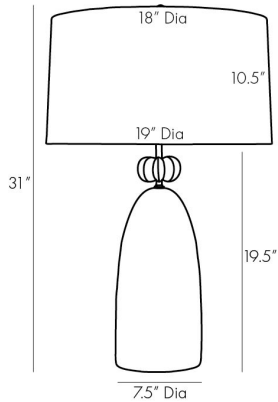

ARTERIOS

HALEY LAMP

44775-249

H: 31 IN, Dia: 19.00 IN

Smoke Luster Ombre Glass, Antique Brass
Contract Recommendations: Add lamp base

The ornament-inspired shape of this glass lamp delivers a classic appeal to a space, while a smoke luster ombre finish and antique brass detail imparts a more contemporary vibe. Iridescent hues travel down the façade, blending into one another before eventually fading into clear glass. When illuminated, a colorful palette of moody tones become more prominent. Topped with an off-white linen drum shade with off-white cotton lining and an acrylic sphere with brass finial. Finish will vary.

APPEARANCE

	Off-White
Material	Brass, Cotton, Glass, Linen, Steel
Finish	Antique Brass, Off-White, Smoke Luster Ombre
Finish Will Vary	true
Top Coat/Sealant	false
Finial Description	Glass Sphere with Antique Brass Base
Finial Dimension	2" x 1"

DIMENSIONS

Shade	Top: 18.00 IN, Dia: 19.00 IN, Side: 10.5 IN
Body	H: 19.5 IN, Dia: 7.50 IN
Foot Print	Dia: 7.50 IN
Harp	9 IN

WIRING

Rating	Indoor Only
Tilt Test	10 Degrees - AU
Cord	10 FT, Back of Lamp Base, Clear/Silver, SPT-2
Socket	1, Black, Type A - E26
Switch	3-Way Rotary, At Socket
Maximum Watt	150
Voltage	110-120 V

CERTIFICATIONS

Certifications	Mexico Australia, United Arab Emirates, United Kingdom, United States, Canada
----------------	--

COMPLIANCY

UL/ETL	Yes
CB	Yes
RoHS	true

SHIPPING

Product Weight	9.26 LBS
Gross Weight 1	10.91 LBS
Gross Weight 2	5 LBS
Shipping Box 1	H: 26 IN, L: 10 IN, W: 10 IN
Shipping Box 2	H: 14.5 IN, L: 21 IN, W: 21 IN