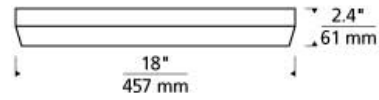

FLUSH & SEMI-FLUSH MOUNT

Bespin 18 Flush Mount

LED ADA T20

DESCRIPTION

Sophisticated meets simple in the Bespin flush mount ceiling fixture by Tech Lighting. This flush mount features a smoothly diffused LED source housed within an circular metal body. The white glass diffuser pleasantly disperses the light for glare-free illumination making the Bespin ideal in settings such as family rooms, basements and hallways. The Bespin is available in Matte White and Satin Nickel and comes in two distinct sizes, small and large. Available lamping options include energy efficient integrated LED, all lamping options are fully dimmable to create the desired ambiance in your special space. May be wall or ceiling mounted. Includes 32 watt, 2008 delivered lumens, 3000K LED module. May be wall or ceiling mounted. ADA compliant

INSTALLATION

This product can mount to either a 4" square electrical box with round plaster ring or an octagonal electrical box (not included).

WEIGHT

4-4.5lb / 1.81-2.04kg ±

satin nickel
large

ORDERING INFORMATION