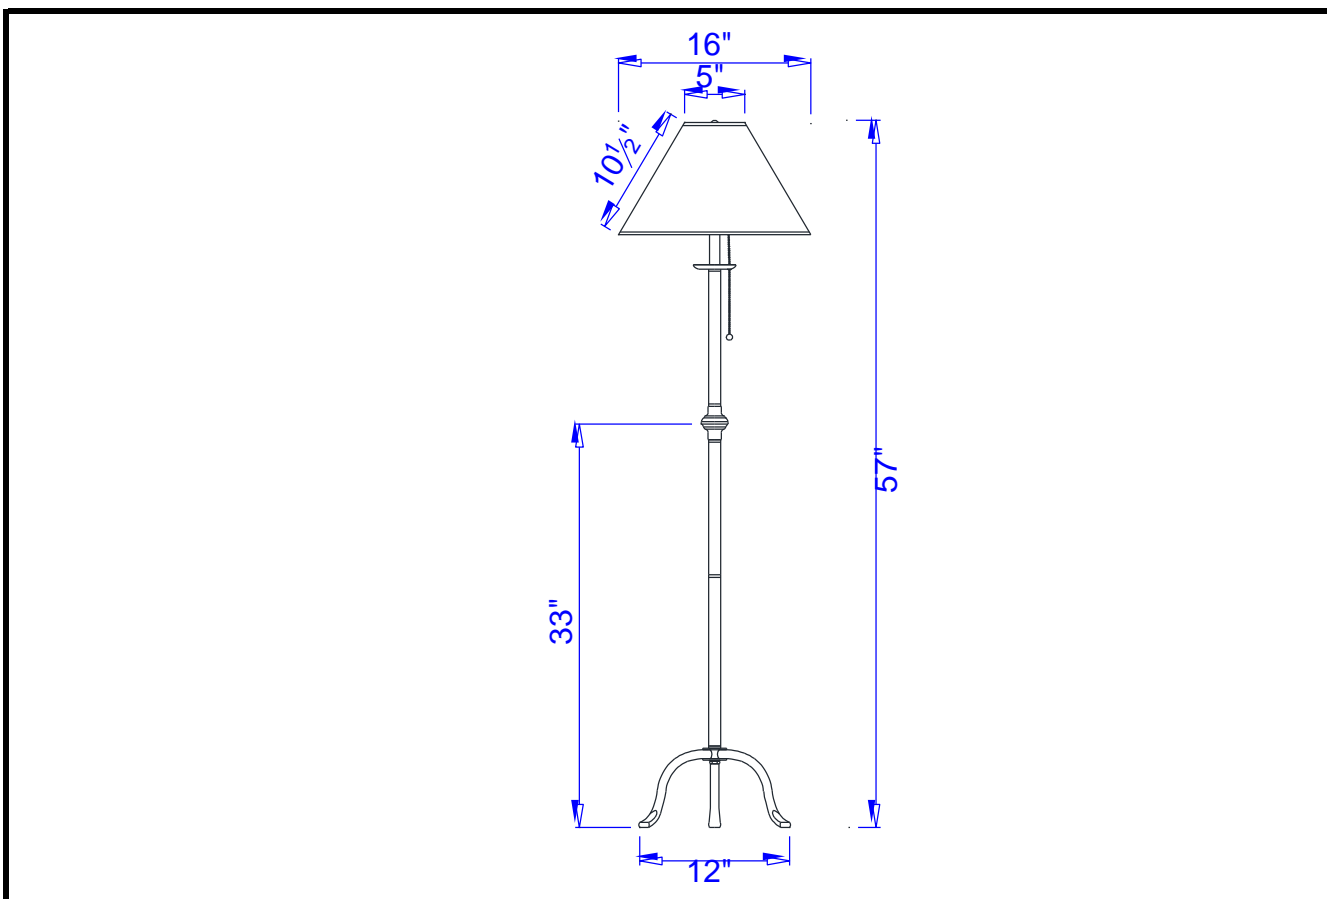

Project: _____

Catalog No.: _____

Lamp/Wattage: _____

- Model No:** BO-903FL
- Description:** Penny Foot Iron Floor Lamp with Pull-Chain Switch
- Material:** Metal
- Finish :** Black
- Height:** 57"
- Base Width:** 12"
- Wattage :** 100W
- Socket :** Medium Base (E27)
- Switch:** On/off
- Bulb:** Incandescent, CFL
- Wire Length:** 6'
- Wire Color:** Black
- Shade No:** SH-1025
- Material:** Paper
- Shade size:** 5"x16"x10 1/2"