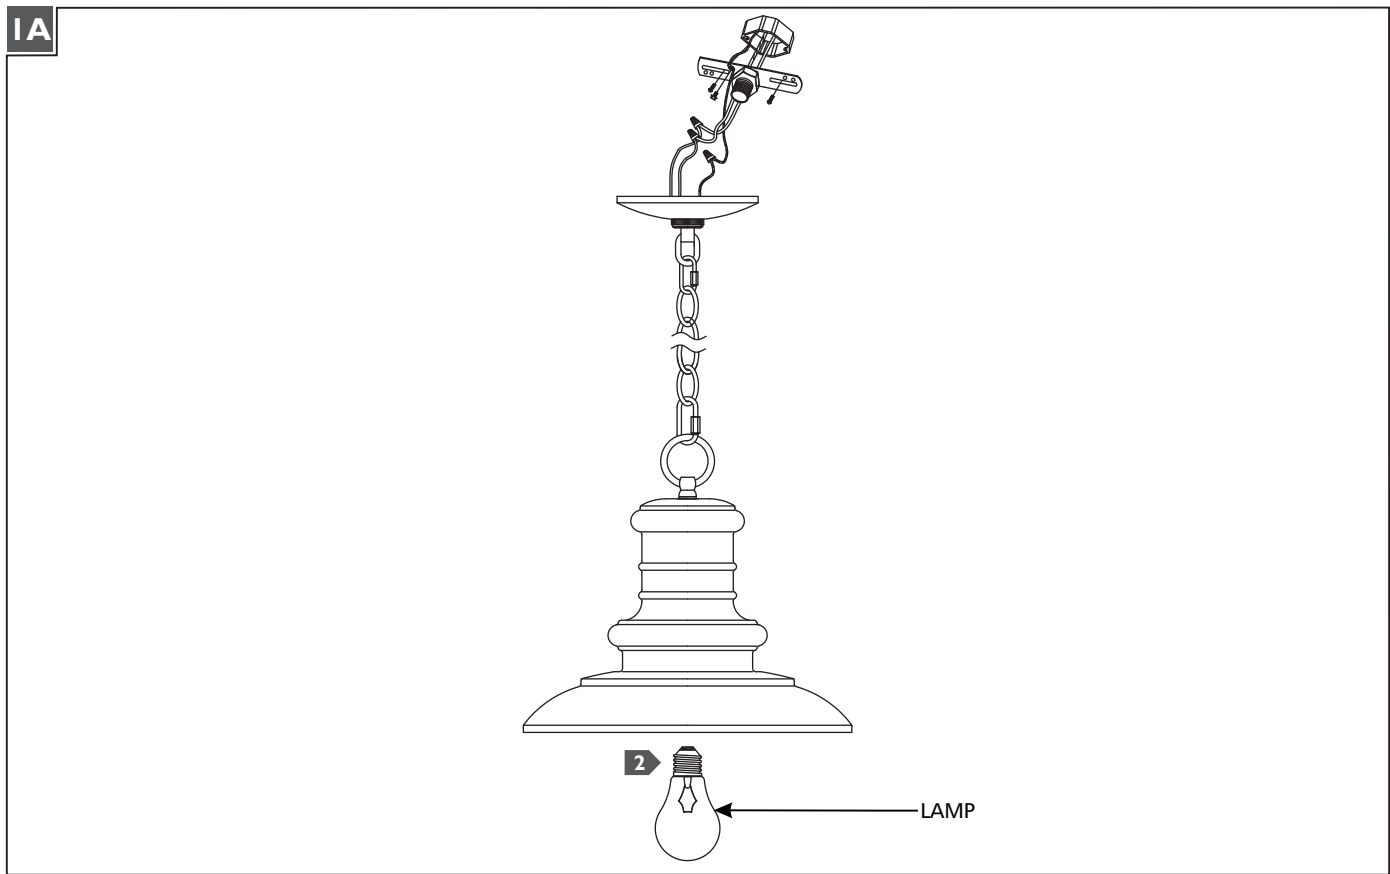

Redding Station I Light Outdoor Lantern

OL8904_ 1.0

FEISS®

EST. 1955

Ceiling

GENERAL PRODUCT INFORMATION:

This product is suitable for wet locations.

This product may be dimmed with a standard incandescent dimmer.

This instruction shows a typical installation.

CAUTION - RISK OF FIRE
This product requires installation by a qualified electrician. Before installing be sure to read all instructions and **TURN THE POWER TO THE ELECTRICAL BOX OFF.**

- 1** Follow enclosed supplement installation instructions for electrical and fixture installation onto house outlet box.
- 2** Screw the lamp into the socket. Refer to the label on the lamp socket for Max Wattage information.

IA

- 1** Siga las instrucciones de instalación adjuntas suplemento para la instalación eléctrica y el accesorio en la caja de salida casa.
- 2** Atornille la lámpara en el zócalo. Consulte la etiqueta del casquillo de la lámpara para obtener información Potencia Max.