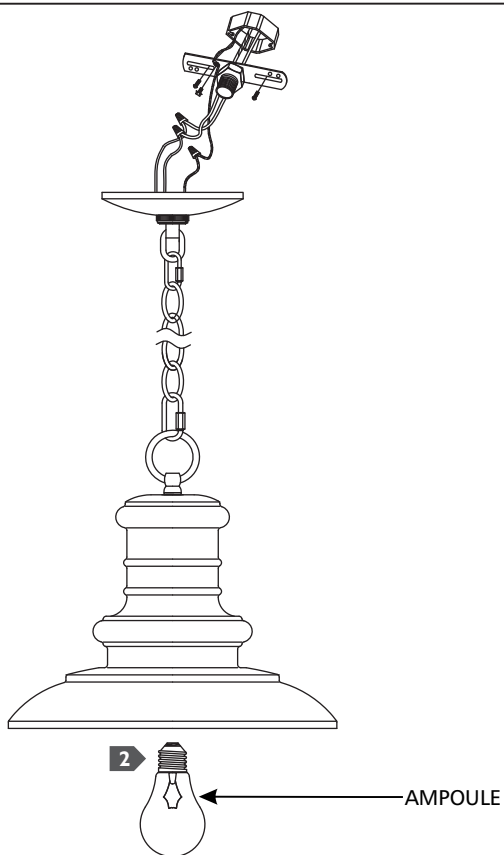

ATTENTION – RISQUE D’INCENDIE
Ce produit nécessite une installation par un électricien qualifié. Avant d'installer assurez-vous de lire toutes les instructions et **TOURNER LE POUVOIR DE LA BOITE ELECTRIQUE OFF**

IA

1. 1 Suivez les instructions d'installation jointes supplément pour l'installation électrique et de fixation sur la boîte de sortie de la maison.
2. 2 Vissez la lampe dans la douille. Reportez-vous à l'étiquette sur la douille de lampe Puissance max pour plus d'informations.