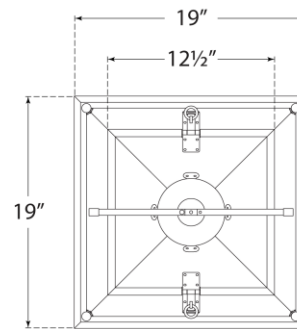

TEAR SHEET

Coventry Medium Lantern

Item # CHC 5109BLK/AB-CG

Designer: Chapman & Myers

Height: 36.5"

Width: 19"

Canopy: 5.5" Round

Finishes: BLK/AB, WHT/AB

Glass Options: CG

Socket: 4 - E12 Candelabra

Wattage: 4 - 40 C11

Weight: 46 Pounds

Top View

Front View