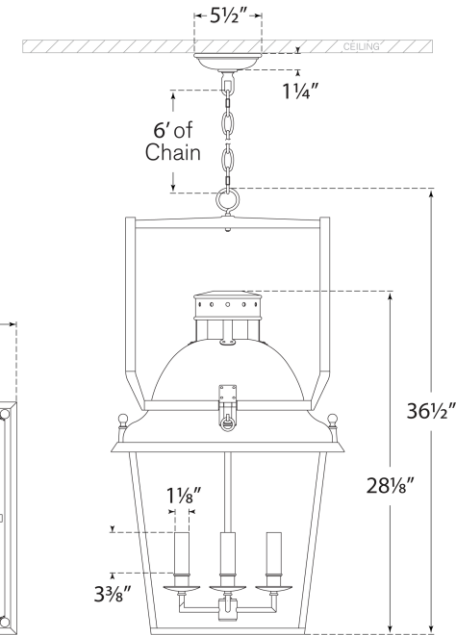

TEAR SHEET

Coventry Medium Lantern

Item # CHC 5109BLK/AB-CG

Designer: Chapman & Myers

Height: 36.5"

Width: 19"

Canopy: 5.5" Round

Finishes: BLK/AB, WHT/AB

Glass Options: CG

Socket: 4 - E12 Candelabra

Wattage: 4 - 40 C11

Weight: 46 Pounds

Top View

Front View