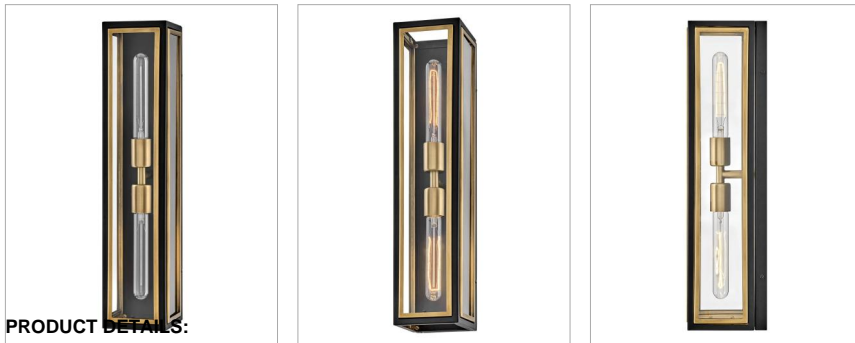

### LARGE TWO LIGHT SCONCE

Traditional in style, and unique in character, Shaw is distinguished by its dramatic frame and enchanting design elements. Robust clear glass panels, the rich two-tone finish combination, and a captivating fine chain detail unite to deliver dashing heritage charm.

DETAILS	
FINISH:	Black
MATERIAL:	Steel
GLASS:	Clear
DIMMABLE:	YES, WITH DIMMABLE LAMP (NOT INCLUDED)

DIMENSIONS	
WIDTH:	6.5"
HEIGHT:	22"
WEIGHT:	8.3lb
BACK PLATE:	5.25"W X 14.5"H
EXTENSION:	5.8"
TOP TO OUTLET:	7.25"

LIGHT SOURCE	
LIGHT SOURCE:	Socketed
WATTAGE:	2-10w Med. LED
VOLTAGE:	120v

SHIPPING	
CARTON LENGTH:	25.2
CARTON WIDTH:	7.7
CARTON HEIGHT:	11
CARTON WEIGHT:	9.7

PRODUCT DETAILS:

- Suitable for use in dry (indoor) locations as defined by NEC and CEC. Meets United States UL Underwriters Laboratories & CSA Canadian Standards Association Product Safety Standards.
- Ideal for vintage filament bulbs (not included)
- Classic, elegant lines and timeless details enhance a traditional space