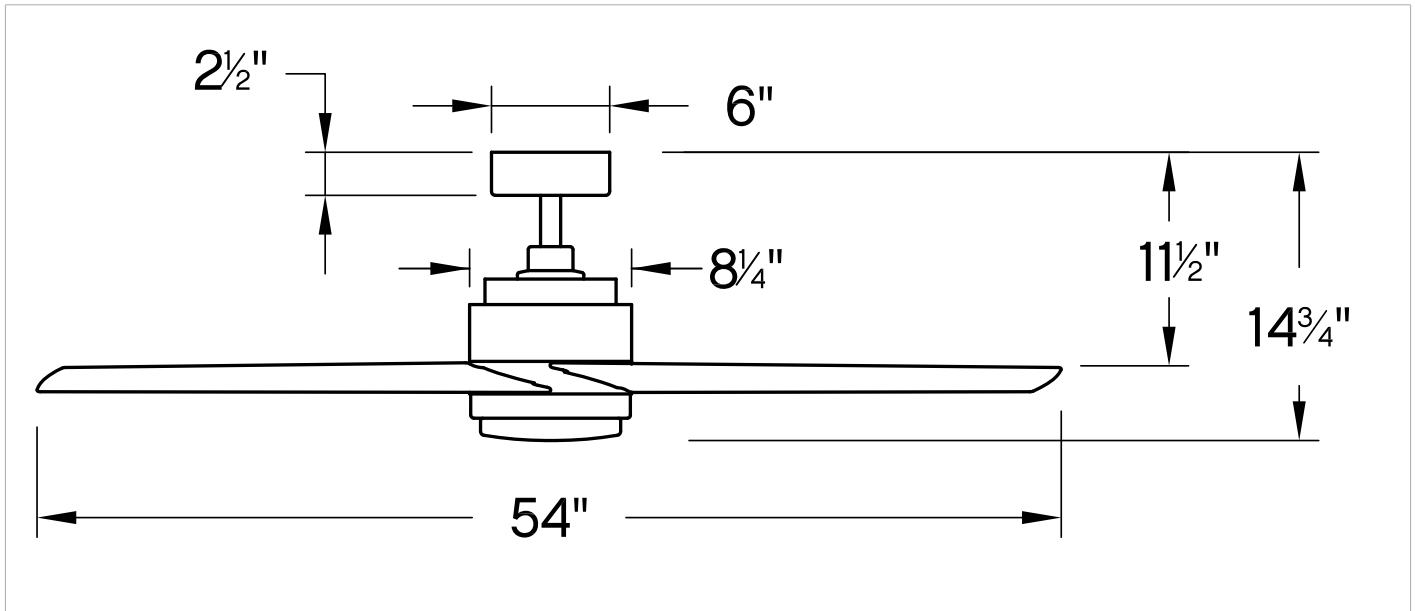

TIER 54" LED FAN

902054FAW-LWA

PERFORMANCE SPECIFICATIONS	STANDARD	
	HIGH SPEED	AVERAGE SPEED
Airflow	5664	3749
EnergyUse	62.8	40
EnergyCost	18	11
Efficiency	90	94
AMPS	0.52	0.39
RPMS	155	103

AVERAGE PERFORMANCE AND ENERGY INFORMATION

ENERGYGUIDE

Estimated Yearly Energy Cost

$11

Cost Range of Similar Models (19" – 84")

$3 | | $34

- Based on 12 cents per kWh and 6.4 hours use per day
- Your cost depends on rates and use
- Energy Use: 40 Watts

Airflow

3,749

Cubic Feet Per Minute

- The higher the airflow, the more air the fan will move
- Airflow Efficiency: 94 Cubic Feet Per Minute Per Watt

All estimates based on typical use, excluding lights ftc.gov/energy

Airflow Shown is a Weighted Average of High and Low Cubic Feet per Minute Based on Downrod

HINKLEY

HINKLEY
33000 Pin Oak Parkway
Avon Lake, OH 44012

PHONE: (440) 653-5500
Toll Free: 1 (800) 446-5539

hinkley.com