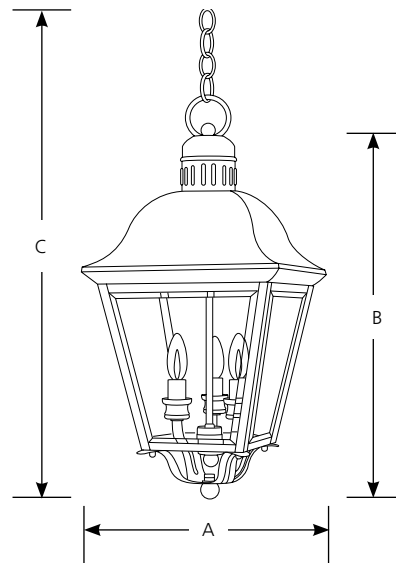

Type _____
 -20
 P5587

Catalog No.	Finish	Lamping	Dimensions (Inches)		
	Antique Bronze		A	B	C
P5587	-20	3 (c) 60w	9-1/2	20-3/8	94-3/8

Specifications:

General

- Painted Antique Bronze (-20) finish
- Candle covers match fixture finish
- Aluminum/brass construction
- Clear beveled glass panels: 7-13/16" ht., 7-15/16" top width, 4-7/8" bottom width
- Hinged door for relamping
- Matching wall and post units available

Electrical

- Phenolic candelabra base sockets

Labeling

- UL-CUL damp location listed

Mounting

- Chain hung
- 72" chain finished to match the unit
- 15 feet of wire
- Matching canopy with mounting strap for outlet box
- Covers standard outlet box
- Canopy 5" dia.