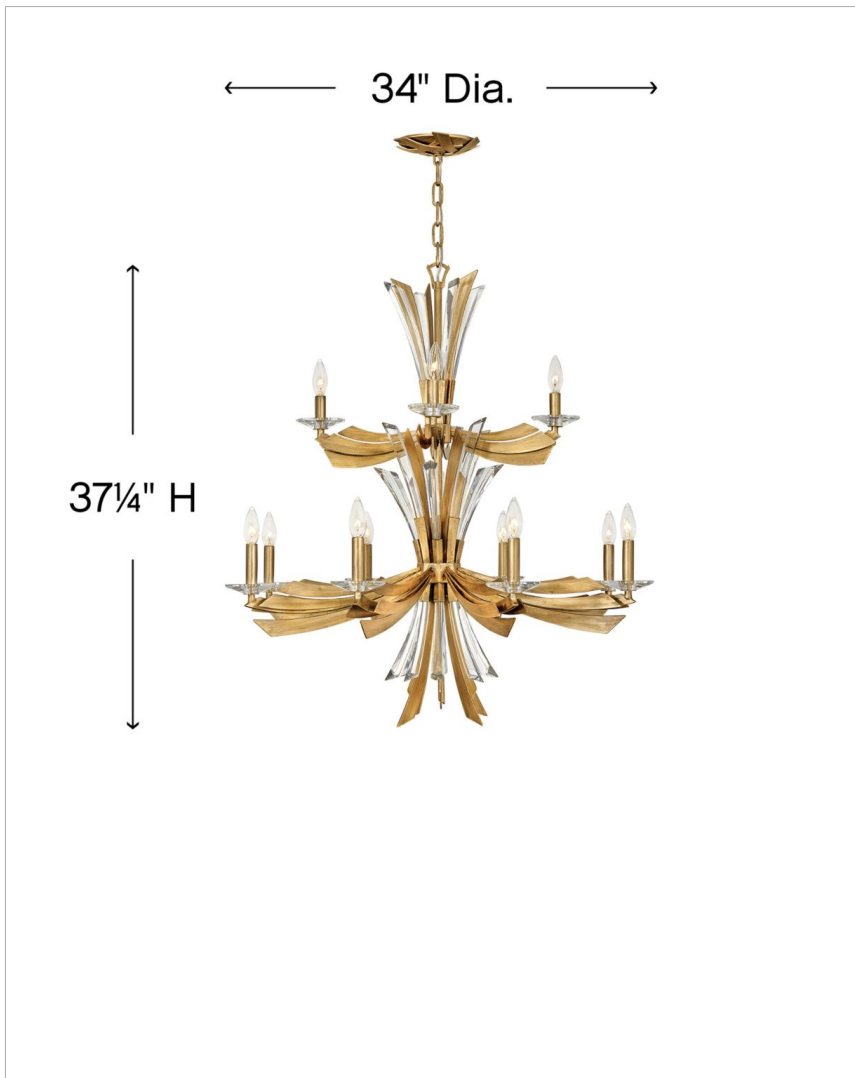

# VIDA

**FR40909BNG**

**MULTI TIER**

Vida's modern design bursts with a flourishing style that is both highly dramatic and finely sculpted. A statement piece with crystal accents and unique canopy detailing, Vida injects a thrilling dash of contemporary inspiration to its surroundings.

DETAILS	
FINISH:	Burnished Gold
MATERIAL:	Steel
SLOPE DEGREE:	90
DIMMABLE:	YES, WITH DIMMABLE LAMP (NOT INCLUDED)

DIMENSIONS	
WIDTH:	34"
HEIGHT:	37.3"
WEIGHT:	52lb

LIGHT SOURCE	
LIGHT SOURCE:	Socketed
WATTAGE:	12-5w Cand. LED, 60w Equiv.
VOLTAGE:	120v

MOUNTING	
CANOPY:	6.5" Dia.
LEAD WIRE:	1 X 144"

SHIPPING	
CARTON LENGTH:	43
CARTON WIDTH:	35.5
CARTON HEIGHT:	22
CARTON WEIGHT:	62

**PRODUCT DETAILS:**

- This item may be hung on a sloped ceiling
- Suitable for use in dry (indoor) locations as defined by NEC and CEC. Meets United States UL Underwriters Laboratories & CSA Canadian Standards Association Product Safety Standards.
- Merging the best of traditional and modern elements with a sophisticated and streamlined look
- Luxurious gold finish with opulent sheen