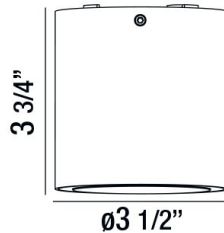

SKY, LED OUTDOOR SURFACE MOUNT

PRODUCT DETAILS

No.	:	28287-025
Product Color	:	GRAPHITE GREY
Shade / Accent Colour	:	FROST PC
Diameter	:	3.5"
Height	:	3.75"
Weight	:	1.4lbs

LIGHT SOURCE DETAILS

Light Source Type	:	INTEGRATED LED
Input Voltage	:	120V
Bulb Voltage	:	120V
Socket Type	:	LED
Total Wattage	:	7W
Total Lumen	:	480lm
Kelvin	:	3000K
CRI	:	80
Dimmable	:	No

Options Available

ITEM NO.	FINISH	SHADE
28287-018	MARINE GREY	FROST PC
28287-025	GRAPHITE GREY	FROST PC

TECHNICAL DETAILS

Light Direction	:	Down
Canopy / Backplate Dia.	:	3.27"
Driver	:	Electronic driver 120V 50/60Hz
Adjustable Lamp Head	:	No
IP Rating	:	54
Location	:	WET
Approval	:	
Title 24	:	Yes