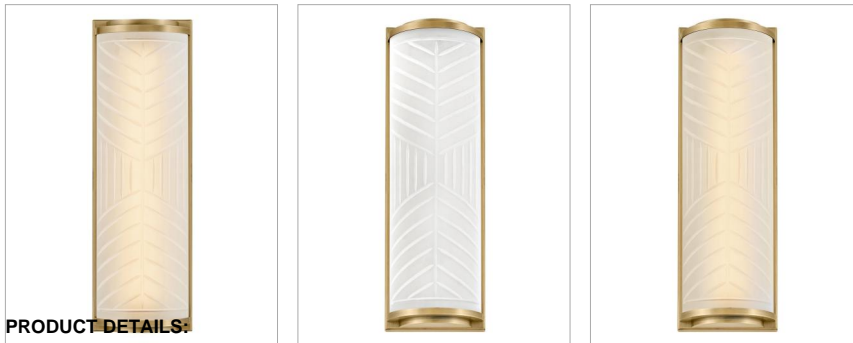

#### MEDIUM BATH SCONCE

Devon is the perfect balance of style and function. Geometric subtleties paired with the cased opal glass blend transitional and modern elements to make a sleek and unexpected statement. Stepped endcaps on both sides match the square backplate for a dash of industrial appeal. Devon is part of the Lisa McDennon Collection.

DETAILS	
FINISH:	Lacquered Brass
MATERIAL:	Steel
GLASS:	Etched Pattern
DIMMABLE:	YES, CL TYPE DIMMER (SSL7A)

DIMENSIONS	
WIDTH:	4.8"
HEIGHT:	14.5"
WEIGHT:	3.6lb
BACK PLATE:	4.5"W X 10.5"H
EXTENSION:	3"
TOP TO OUTLET:	7.25"

LIGHT SOURCE	
LIGHT SOURCE:	Integrated LED
LED NAME:	LEVO56-304
VOLTAGE:	120v
COLOR TEMP:	2900
LUMENS:	1300
CRI:	92
INCANDESCENT EQUIVALENCY:	1 x 100w
DIMMABLE:	YES, CL TYPE DIMMER (SSL7A)

SHIPPING	
CARTON LENGTH:	21.3
CARTON WIDTH:	7
CARTON HEIGHT:	7.5
CARTON WEIGHT:	4.6