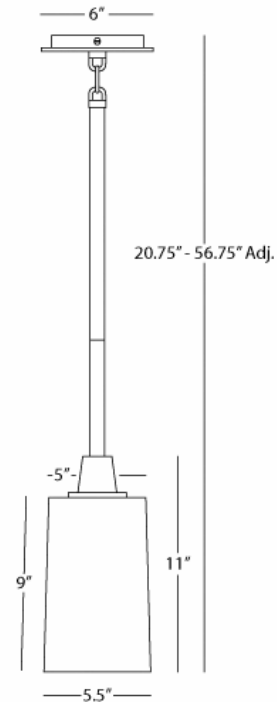

RICO ESPINET

NINA

2059

Single Pendant

1 - 60W Max.

Bulb Type: A

Direct Wire Only

Polished Nickel Finish over Metal

Frosted White Cased Glass Shade

Susp. Hardware: 3pcs.-3/4" x 12"

& 1pc.-3/4" x 6" Extension Rods

FINISH OPTION:

Z2059 - Deep Patina Bronze

**\*\* Available for Quick SHIP \*\***