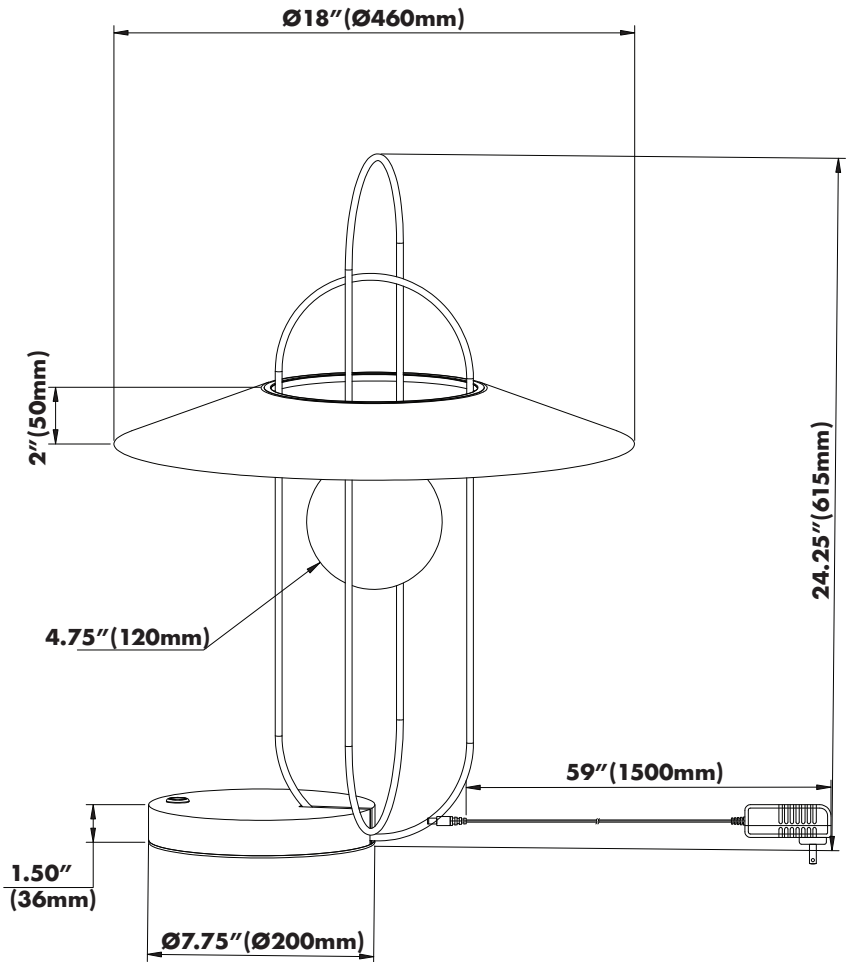

**SPECIFICATIONS**

• LUMENS	230LM
• WATTS	4W
• VOLTAGE	120V
• CRI	90
• CCT	3000K
• IP RATED	DRY LOCATION
• MATERIAL	ALUMINUM / GLASS / IRON
• FINISH	ANTIQUE BRASS / BLACK / CHROME
• LIFETIME	50,000 HOURS
• DIMMABLE	YES, 4-WAY TOUCH SENSOR
• SHADE SHAPE	CIRCULAR
• SHADE MATERIAL	IRON
• SHADE COLOR	BLACK / WHITE
• WARRANTY	5-YEAR LIMITED

THE MEASUREMENTS ARE ROUNDED TO THE NEAREST 1/4"

**AVAILABLE FINISHES**