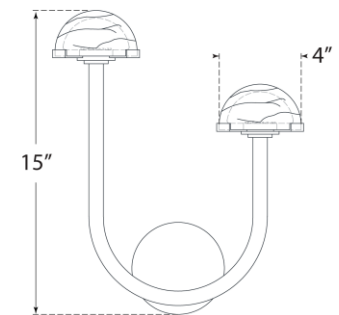

TEAR SHEET

Pedra 15" Assymetrical Right Sconce

Item # KW 2623PN-ALB

Designer: Kelly Wearstler

Height: 15"

Width: 12.25"

Extension: 4.5"

Backplate: 4.5" Round

Finishes: AB, BZ, PN

Shade Treatments: ALB

Socket: Dedicated LED

Wattage: 12w (1000lm)

Note: UL Only | Alabaster is a Natural Stone | Variations in Color and Texture are Expected

Top View

Side View

Front View