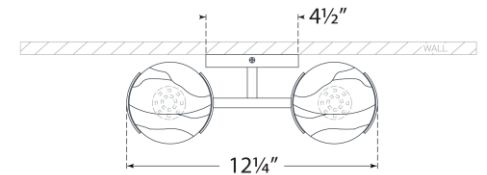

TEAR SHEET

Pedra 15" Assymetrical Right Sconce

Item # KW 2623PN-ALB

Designer: Kelly Wearstler

Height: 15"

Width: 12.25"

Extension: 4.5"

Backplate: 4.5" Round

Finishes: AB, BZ, PN

Shade Treatments: ALB

Socket: Dedicated LED

Wattage: 12w (1000lm)

Note: UL Only | Alabaster is a Natural Stone | Variations in Color and Texture are Expected

Top View

Side View

Front View