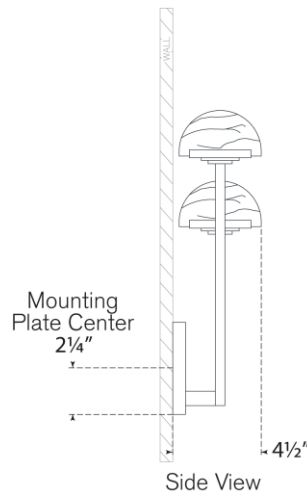

TEAR SHEET

Pedra 15" Assymetrical Right Sconce

Item # KW 2623PN-ALB

Designer: Kelly Wearstler

Height: 15"

Width: 12.25"

Extension: 4.5"

Backplate: 4.5" Round

Finishes: AB, BZ, PN

Shade Treatments: ALB

Socket: Dedicated LED

Wattage: 12w (1000lm)

Note: UL Only | Alabaster is a Natural Stone | Variations in Color and Texture are Expected

Top View

Side View

Front View