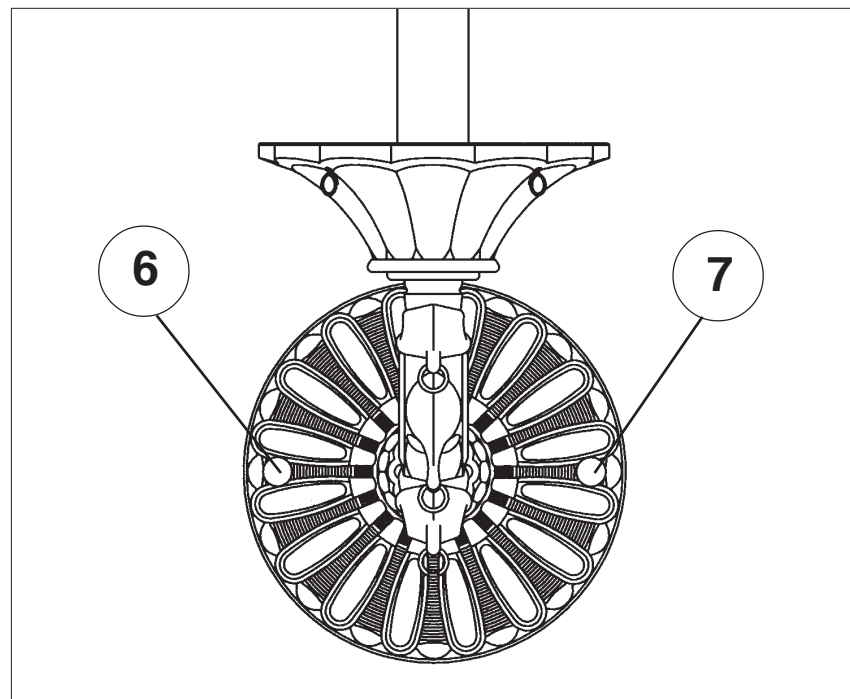

All electrical components must be installed by a licensed electrician in accordance with the National Electric Code and the appropriate local electrical codes.