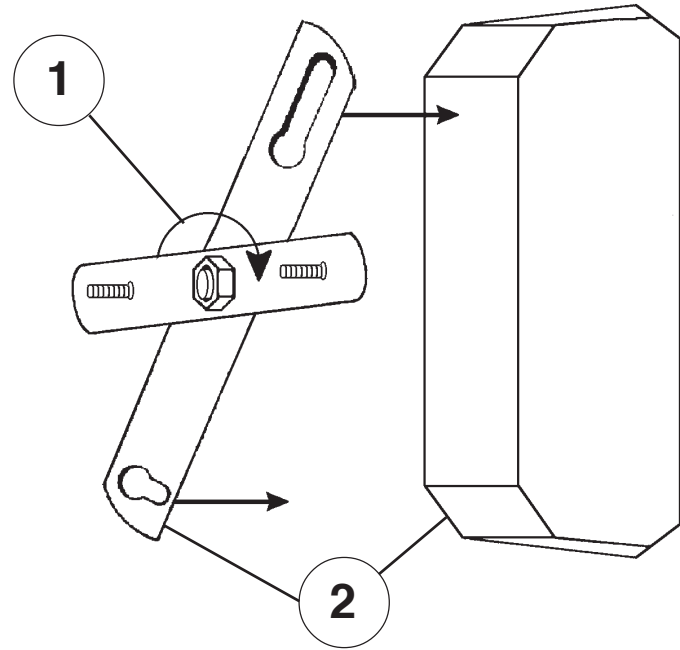

SCHONBEK®

LA SCALA 5000- ____

THIS DESIGN IS THE PROPRIETARY TRADE DRESS/TRADEMARK OF SWAROVSKILIGHTING, LTD.

1 Light
Diameter: 4-1/2"
Body Length: 16"
Extension: 8-1/2"
Hanging Weight: 2 lbs.

SCHONBEK®

MAX 60 W		110-120 V						

SCHONBEK® is a member of the Swarovski group.

All electrical components must be installed by a licensed electrician in accordance with the National Electric Code and the appropriate local electrical codes.