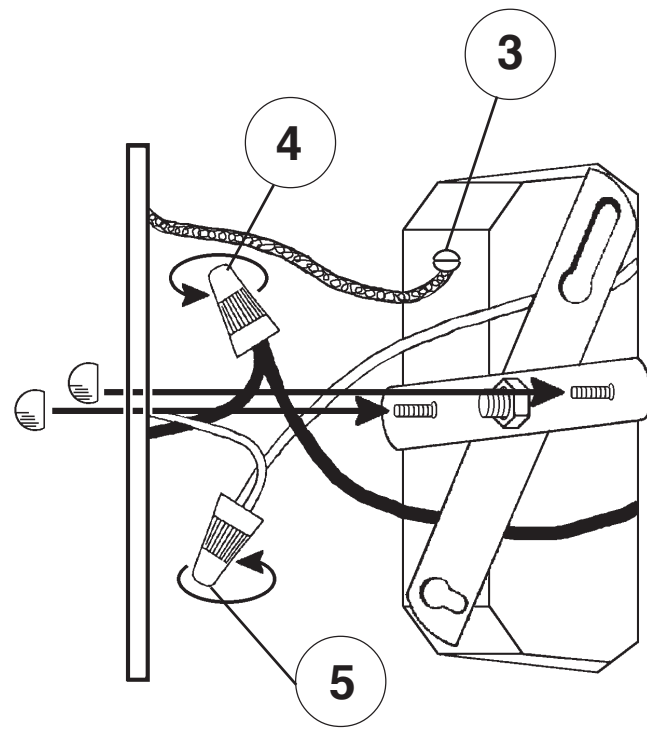

All electrical components must be installed by a licensed electrician in accordance with the National Electric Code and the appropriate local electrical codes.