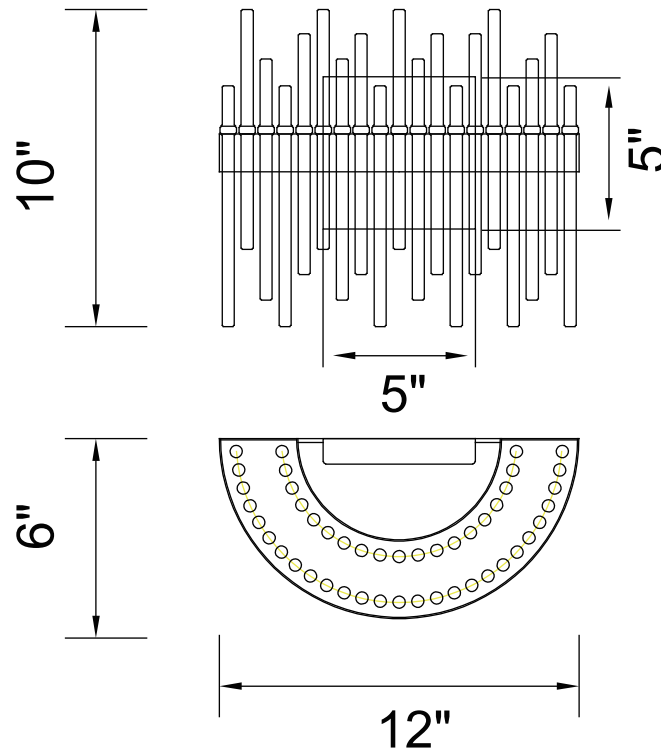

PROJECT: _____
 FIXTURE TYPE: _____
 LOCATION: _____
 CONTACT/PHONE: _____

Item	1063W12-169
Collection	GENEVIEVE
Finish	Antique Brass
Glass	-----
Crystal	Clear
Input	120V AC,60HZ,AC

Shade	-----
Length/Dia.	12"
Width/Ext.	6"
Height	10"
Maximum	10"
Lumens	624

Light Source	LED
Bulb Info.	12W
Included	-----
Dimmable	Yes
Color	3000K
Weight	2.5KG