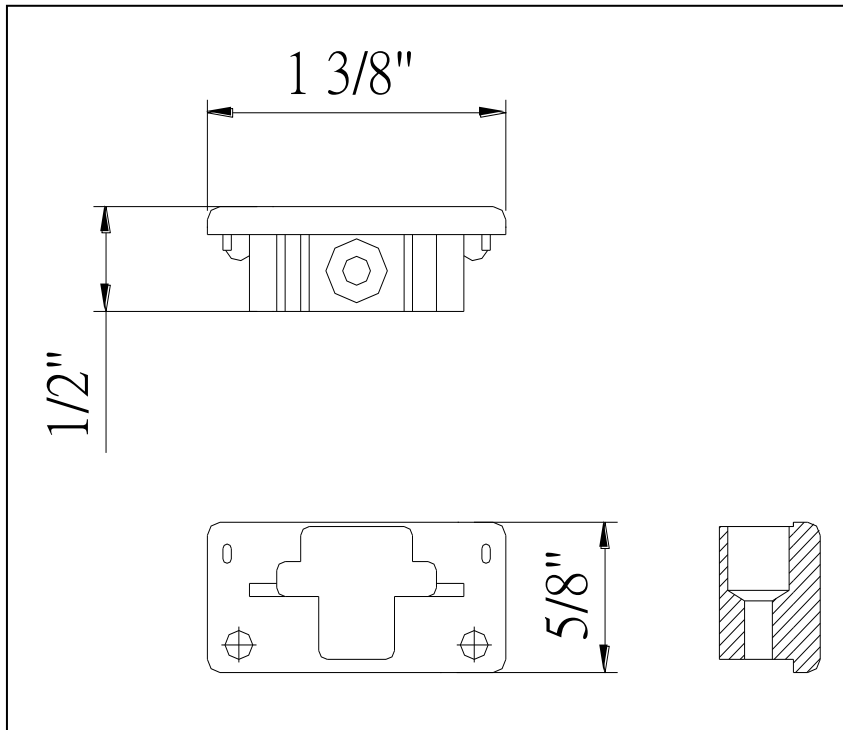

Project: _____

Catalog No.: _____

Lamp/Wattage: _____

Model No. : HT-280

Description : HT track end cap

Voltage : 120 V

Ampere: 20 A

Finish : BK (black)