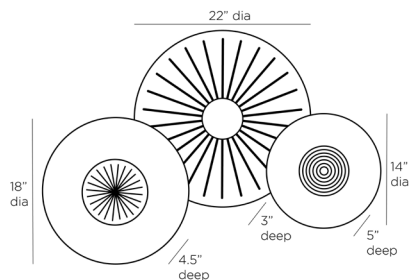

ARTERIO

RHODES WALL PLAQUES, SET OF 3

6979

Jungle

Contract Recommendations: Add Security Cleat

A spree of luxe materials—jungle, white, and galaxy marble with antique brass and bronze-finished brass cladding—layer together in the trio of Rhodes wall plaques. The set, which can be hung vertically or horizontally, is captivating in any space for a standout moment. Each plaque is fitted with a mounting bracket. Finishes will vary.

APPEARANCE

Material	Galaxy
Material Type	Brass, Marble
Finish	Clad
Finish Will Vary	Antique Brass, Bronze, Jungle, White
Top Coat/Sealant	true
	false

SHIPPING

Product Weight	22.5 LBS
Gross Weight 1	30.87 LBS
Shipping Box 1	H: 22 IN, L: 22 IN, W: 23 IN