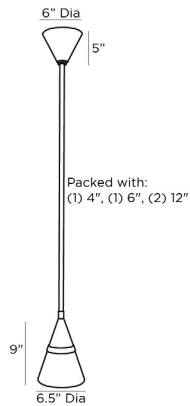

ARTERIOS

RAI PENDANT

49523
 H: 18 IN, Dia: 6.50 IN
 Antique Brass
 Contract Suitable As Is

As a singular accent or lined up in multiples, the lithe Rai pendant is an elegant illuminator. The streamlined piece is designed with an alabaster cone shade that casts a soft glow. A shade canopy, in antique-brass-finished steel, mimic the pendant's cone-shaped shade. Finish will vary. Damp-rated, although limited covered outdoor areas may affect finish.

APPEARANCE

Material	Alabaster, Steel
Finish	Antique Brass, White
Finish Will Vary	true
Top Coat/Sealant	true

DIMENSIONS

Pendant	H: 9 IN, Dia: 6.50 IN
Minimum Hanging Height	18 IN
Maximum Hanging Height	48 IN
Canopy	H: 5 IN, Dia: 6.00 IN

WIRING

Rating	Damp
Cord	7 FT, Clear/Silver, SVT
Socket	1, Type B - E12
Maximum Watt	8
Voltage	110-120 V

CERTIFICATIONS

Certifications	Mexico United States, Canada
----------------	---------------------------------

COMPLIANCY

UL/ETL	Yes
RoHS	true

SHIPPING

Product Weight	5 LBS
Gross Weight 1	10 LBS
Gross Weight 2	0 LBS
Shipping Box 1	H: 13.78 IN, L: 8.86 IN, W: 16.34 IN
Shipping Box 2	H: 0 IN, L: 0 IN, W: 0 IN

REPLACEMENT PARTS