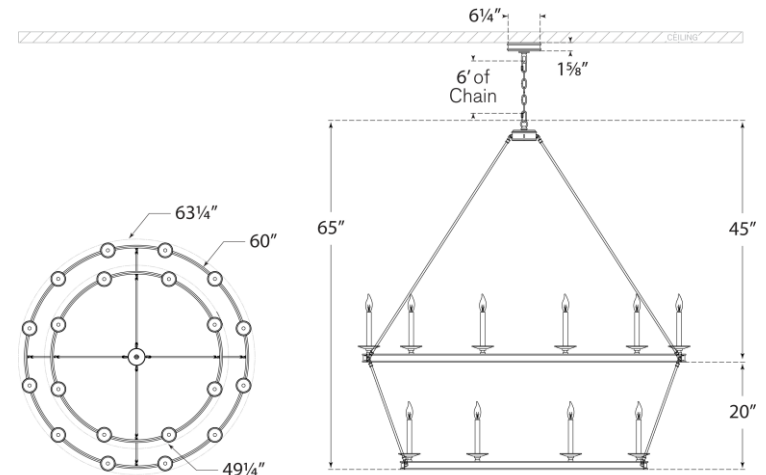

TEAR SHEET

Launceton XXL Two Tiered Chandelier

Item # CHC 1609PN

Designer: Chapman & Myers

Height: 65"

Width: 63.5"

Canopy: 6" Round

Finishes: AB, BZ, PN

Socket: 20 - E12 Candelabra

Wattage: 20 - 40 C11

Weight: 61 Pounds

Note: Special Installation Required

Top View

Front View