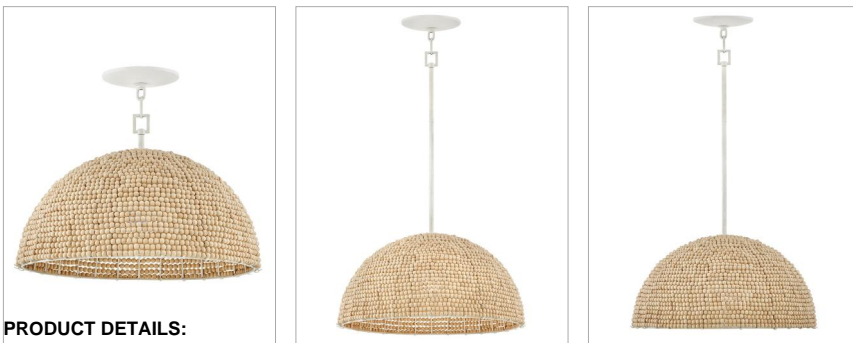

DALIA

38464TXP

LARGE PENDANT

A warm, textural take on a traditional dome pendant, Dalia's details come together in all the right ways. The dome shade is adorned with wooden beads, each one hand-strung for a unique look. The graceful, oversized profile is ready to finish-off your bohemian or Scandinavian look.

DETAILS	
FINISH:	Textured Plaster
MATERIAL:	Steel
SHADE:	Wooden Beads
SLOPE DEGREE:	90
DIMMABLE:	YES, WITH DIMMABLE LAMP (NOT INCLUDED)

DIMENSIONS	
WIDTH:	20"
HEIGHT:	10"
WEIGHT:	7.2lb

LIGHT SOURCE	
LIGHT SOURCE:	Socketed
WATTAGE:	1-14w Med. LED, 100w Equiv.
VOLTAGE:	120v

MOUNTING	
CANOPY:	6.5" Dia.
LEAD WIRE:	1 X 120"
MAX HEIGHT:	45

SHIPPING	
CARTON LENGTH:	25
CARTON WIDTH:	25
CARTON HEIGHT:	15.5
CARTON WEIGHT:	14.9

PRODUCT DETAILS:

- This item may be hung on a sloped ceiling
- Suitable for use in dry (indoor) locations as defined by NEC and CEC. Meets United States UL Underwriters Laboratories & CSA Canadian Standards Association Product Safety Standards.
- Merging the best of traditional and modern elements with a sophisticated and streamlined look