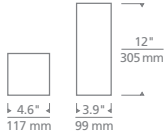

SPECIFICATIONS

DELIVERED LUMENS	557 (3000K) up & down, 199 (3000K) down only
WATTS	18.9 up & down, 8.4 down only
VOLTAGE	Universal 120V-277V
DIMMING	Dimmable with most LED compatible ELV & TRIAC dimmers + 0-10V
LIGHT DISTRIBUTION	Symmetric or Asymmetric depending on barn doors position
OPTICS	Adjustable beam spread
MOUNTING OPTIONS	Wall
CCT	3000K
CRI	90+
COLOR BINNING	3 Step
BUG RATING	B0-U3-G0
DARK SKY	Compliant (Downlight version only)
WET LISTED	IP65
GENERAL LISTING	ETL, ADA
CALIFORNIA TITLE 24	Can be used to comply with CEC 2016 Title 24 Part 6 for outdoor use. Registration with CEC Appliance Database not required.
START TEMP	-30°C
FIELD SERVICEABLE LED	No
CONSTRUCTION	Aluminum
HARDWARE	Stainless Steel
FINISH	Powder Coat
LED LIFETIME	L70; 70,000 Hours
WARRANTY*	5 Years
WEIGHT	5 lbs.

VEX 12
OUTDOOR WALL
shown in black

* Visit techlighting.com for specific warranty limitations and details.

ORDERING INFORMATION

SERIES	CRI/CCT	LENGTH	FINISH	FUNCTION	VOLTAGE
7000WVEX	930 90 CRI 3000K	12 12"	B BLACK Z BRONZE H CHARCOAL (4" ONLY) W WHITE (4" ONLY)	DO DOWNLIGHT ONLY UD UPLIGHT & DOWNLIGHT	UNV 120V - 277V