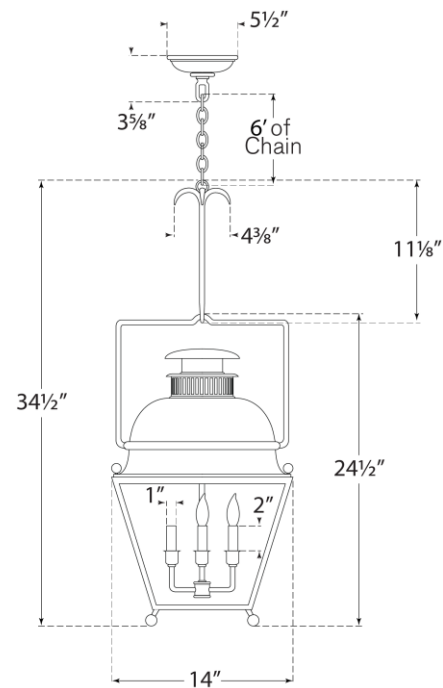

TEAR SHEET

Holborn Small Lantern

Item # CHC 2215OW

Designer: Chapman & Myers

Height: 34.5"

Width: 14"

Canopy: 5.5" Round

Finishes: AI, OW

Glass Options: CG

Socket: 4 - E12 Candelabra

Wattage: 4 - 60 C11

Weight: 20 Pounds

©EFC DESIGNS

CHC2215