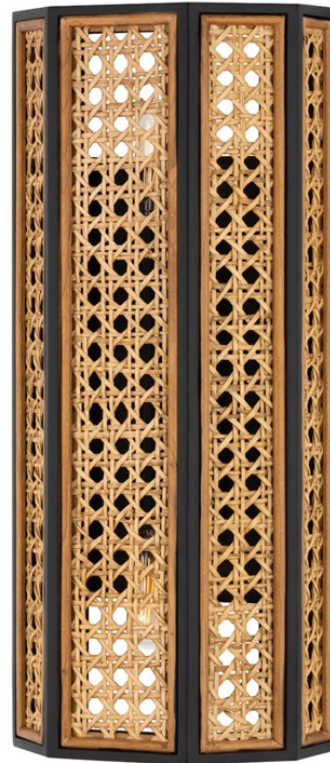

GEORGIA

BKO400-OB

FINISHES

Old Bronze (OB)

DIMENSIONS

Height 16.50"

Width/Diameter 7.00"

Minimum Height 0.00"

Maximum Height 0.00"

Canopy/Backplate 0.00"

Hanging Type

Weight 5.00lb

GLASS/SHADES

Material

Attachment

Color

LAMPING/ELECTRICAL

Bulb 1

Bulb Included No

Socket Type E12 Candelabra Base

Wattage 6w

Voltage 120 VAC

SHIPPING

Carton 1 20" x 11" x 8"