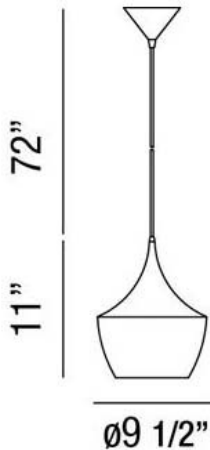

PIQUITO, 10" ROUND PENDANT

Options Available

ITEM NO.	FINISH	SHADE
20438-012	BLACK	BLACK/BRASS
20438-036	WHITE	WHITE
20438-043	BRUSHED NICKEL	WHITE

PRODUCT DETAILS

No.	:	20438-012
Product Color	:	BLACK
Product Material	:	ALUMINUM
Shade / Accent Colour	:	BLACK/BRASS
Shade / Accent Material	:	METAL
Diameter	:	9.5"
Height	:	11"
Overall Height	:	83"
Weight	:	1.5lbs

TECHNICAL DETAILS

Light Direction	:	Down
Hanging Support Type	:	WIRE
Hanging Support Length	:	72"
Canopy / Backplate Height	:	3"
Canopy / Backplate Dia.	:	4.75"
Adjustable Lamp Head	:	No
Location	:	DRY
Approval	:	