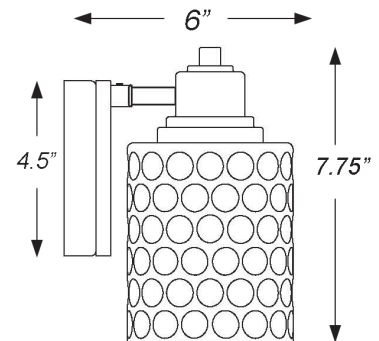

IN40057PN

LUMLEY 3-LIGHT WALL SCONCE

Front View

Side View

Description:	Lumley 3-light wall sconce
Finish:	Polished nickel
Dimensions:	22" W x 7.75" H x 6" ext. Height on Center: 2.25"
Bulbs:	3-60w Med.
Certification:	Damp location / UL
Material:	Steel

Shade:	Glass
Glass:	Hand blown clear optic
Back Plate Dimensions:	8" x 4.5" oval
Chain/Wire:	NA
Additional Finishes:	Antique gold
Mounting:	Up or down