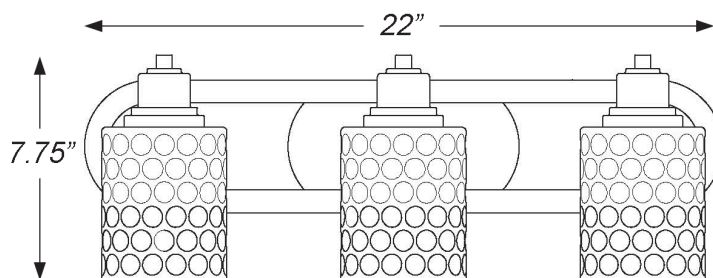

IN40057PN

LUMLEY 3-LIGHT WALL SCONCE

Front View

Side View

Description:	Lumley 3-light wall sconce
Finish:	Polished nickel
Dimensions:	22" W x 7.75" H x 6" ext. Height on Center: 2.25"
Bulbs:	3-60w Med.
Certification:	Damp location / UL
Material:	Steel

Shade:	Glass
Glass:	Hand blown clear optic
Back Plate Dimensions:	8" x 4.5" oval
Chain/Wire:	NA
Additional Finishes:	Antique gold
Mounting:	Up or down