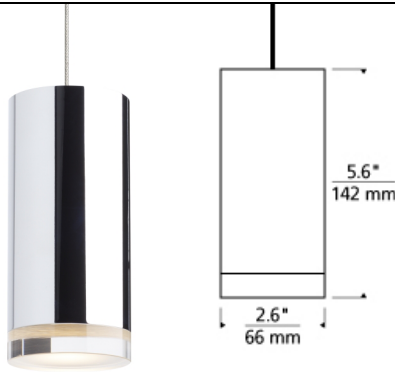

## DESCRIPTION

The Dobson pendant light from Tech Lighting is the perfect marriage between rustic and refined. The large cylindrical metal shade is treated with a special coating to replicate the warmth and texture of real woods and then finished with a sophisticated satin nickel trim. The beautiful treatment on this pendant is further enhanced by three contemporary finishes, brown chestnut, weathered gray oak or white ash. The medium scale and powerful downward firing LED make the Dobson great for bedroom lighting, foyer lighting, and family room lighting spaces. Your choice of incandescent or LED lamping ships with the Dobson making this pendant highly customizable. No Lamp rated for (1) 35 watt max. GY6.35 base lamp (Not Included). LED includes 12 volt 8 watt, 310 delivered lumen, 3000K, replaceable SORAA LED MR16 lamp. Dimmable with low-voltage electronic or magnetic dimmer (base on transformer). Ships with six feet of field cuttable cable. Works with SORAA.

## WEIGHT

1.5-2lb / 0.68-0.91kg ±

chrome

matte black