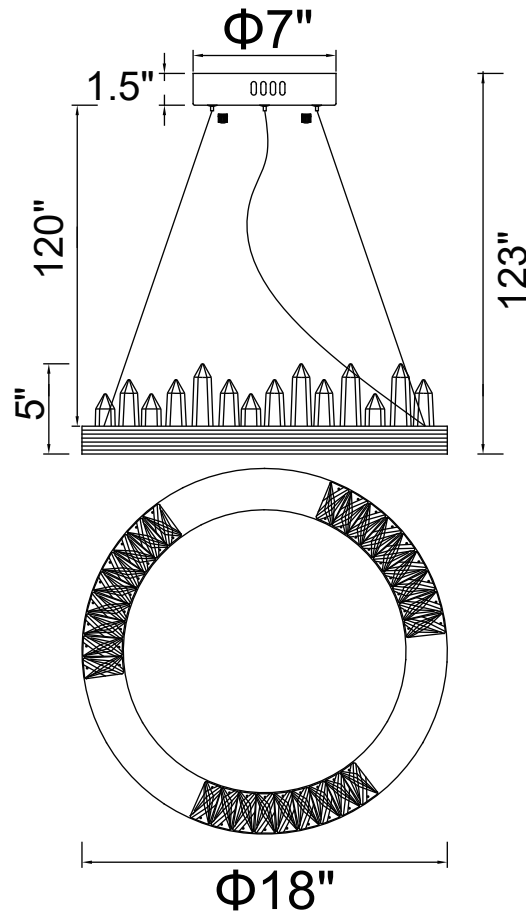

PROJECT: _____

FIXTURE TYPE: _____

LOCATION: _____

CONTACT/PHONE: _____

Item	1218P18-613
Collection	AGASSIZ
Finish	Polished Nickel
Glass	-----
Crystal	Clear
Input	120V AC,60HZ,AC

Shade	-----
Length/Dia.	18"
Width/Ext.	18"
Height	5"
Maximum	123"
Lumens	1820

Light Source	LED
Bulb Info.	35W
Included	-----
Dimmable	Yes
Color	4000K
Weight	