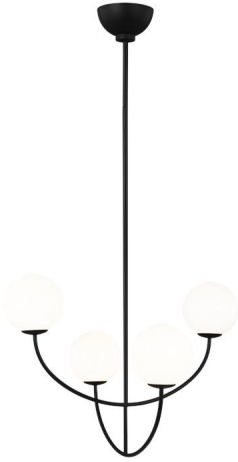

GENERATION LIGHTING

AEC1054MBK: Four Light Chandelier

Dimensions:

Diameter:	30"	Overall Height:	79 1/2"
Width:	30"	Wire:	180" (color/Black)
Height:	21 7/8"	Mounting Proc.:	Screw Collar - Stem
Weight:	10.6 lbs.	Connection:	Mounted To Box

Bulbs:

4 - Candelabra Torpedo 60w Max. 120v - Not included

Features:

- This product may be mounted on a sloped ceiling
- This fixture features mouth-blown glass and slight variations are an inherent part of the handcrafting process.
- Easily converts to LED with optional replacement lamps
- Meets Title 24 energy efficiency standards
- Title 24 compliant if used with Joint Appendix (JA8) approved light bulbs listed in the California Energy Commission Appliance database.

Collection: Galassia

Featured in the decorative Galassia collection

4 60 watt torpedo light bulbs

Milk white glass

A great choice for your do-it-yourself project

cETL listed for damp locations

UPC #:014817615968

Part	Material	Finish	Quantity	Item Number	Length	Width	Height	Diameter	Fitter Diameter	Shade Top Length	Shade Top Width	Shade Top Diameter
Shade	Glass	Milk White	4				6 3/4	7				

Backplate / Canopy Details: