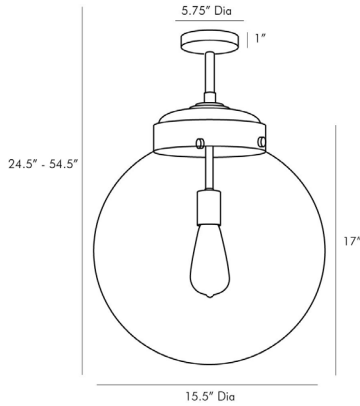

ARTERIOS

REEVES LARGE OUTDOOR PENDANT

49207
 H: 24.5 IN, Dia: 15.50 IN
 Heritage Brass
 Contract Suitable As Is

Light a space with timeless design. This classic globe pendant features a clear glass shade and aged iron finished steel, giving it an updated, industrial style. Consider an antique style bulb to create a subtle glow with stylized filament designs. Shown with an Edison bulb. Also comes in Large Aged Brass (49208), Small Aged Iron (49210) and Small Aged Brass (49211). Additional pipe available (PIPE-191). Approved for use in outdoor areas.

APPEARANCE

Material Glass, Steel
 Finish Aged Iron, Clear
 Top Coat/Sealant false

DIMENSIONS

Pendant H: 17 IN, Dia: 15.50 IN
 Minimum Hanging Height 24.5 IN
 Maximum Hanging Height 54.5 IN
 Canopy H: 1 IN, Dia: 5.75 IN

WIRING

Rating Outdoor
 Cord 10 FT, Black, SVT
 Socket 1, Type A- E26 Other
 Photographed Bulb Edison Bulb
 Maximum Watt 60
 Voltage 110-120 V

CERTIFICATIONS

Certifications Mexico
 Australia, European Union, United Arab Emirates, United States, Canada

COMPLIANCY

UL/ETL Yes
 CB Yes
 RoHS true

SHIPPING

Product Weight 13 LBS
 Gross Weight 1 20 LBS
 Gross Weight 2 0 LBS
 Shipping Box 1 H: 24.4 IN, L: 18.5 IN, W: 18.5 IN
 Shipping Box 2 H: 0 IN, L: 0 IN, W: 0 IN