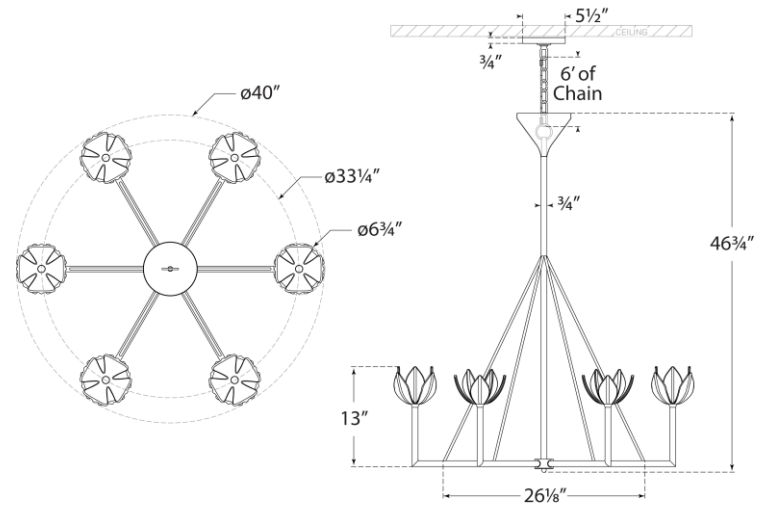

TEAR SHEET

Alberto Large Single Tier Chandelier

Item # JN 5004ABL

Designer: Julie Neill

Height: 46.75"

Width: 40"

Canopy: 5.5" Round

Finishes: ABL, AGL, BSL, PW

Socket: 6 - E12 Candelabra

Wattage: 6 - 60 G16.5

Weight: 21 Pounds

Top View

Front View