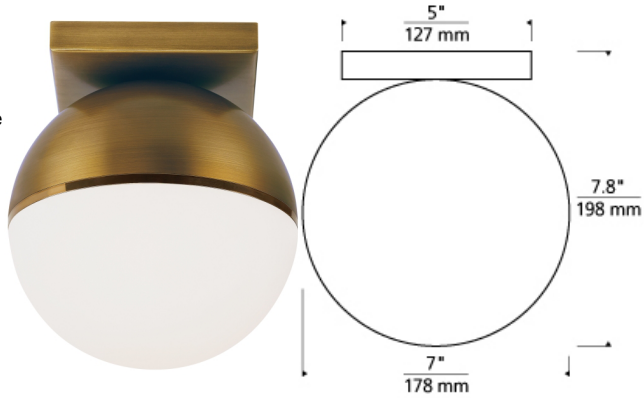

WALL COLLECTION

Akova Flush Mount LED T20

DESCRIPTION

Inspired by mid-century design, the Akova ceiling light from Tech Lighting elevates the simple sphere into an elegant contemporary statement. Distinctly divided into three unified regions, each fixture features a metal housing available in three on-trend finishes that is briefly separated from an incredibly smooth acrylic diffuser by a complementary decorative metal band. This contemporary ceiling light has real presence in the spaces it illuminates, especially when used in combination with coordinating Akova wall sconce lights or Akova pendant lights within a contemporary kitchen, dining room or hallway. Includes 14 watt, 640 delivered lumens, 2700K LED module. May be mounted on wall or ceiling. Dimmable with most LED compatible ELV and TRIAC dimmers. 120V.

INSTALLATION

This product can mount to either a 4" square electrical box with round plaster ring or an octagonal electrical box (not included).

WEIGHT

2-2.5lb / 0.91-1.13kg ±

ORDERING INFORMATION

700FMAKV COLOR

LAMP

RR AGED BRASS/BRIGHT BRASS
BR MATTE BLACK/AGED BRASS

-LED927 LED 90 CRI 2700K 120V

TECH LIGHTING®

7400 Linder Avenue
Skokie, Illinois 60077

T 847.410.4400
F 847.410.4500

Tech Lighting, L.L.C.

700FM AKV _____

FIXTURE TYPE: _____

JOB NAME: _____

NOTES: _____

_____

_____

©2019 Tech Lighting, L.L.C. All Rights Reserved. The "Tech Lighting" graphic is a registered trademark of Tech Lighting, L.L.C. Tech Lighting reserves the right to change specifications for product improvements without notification.