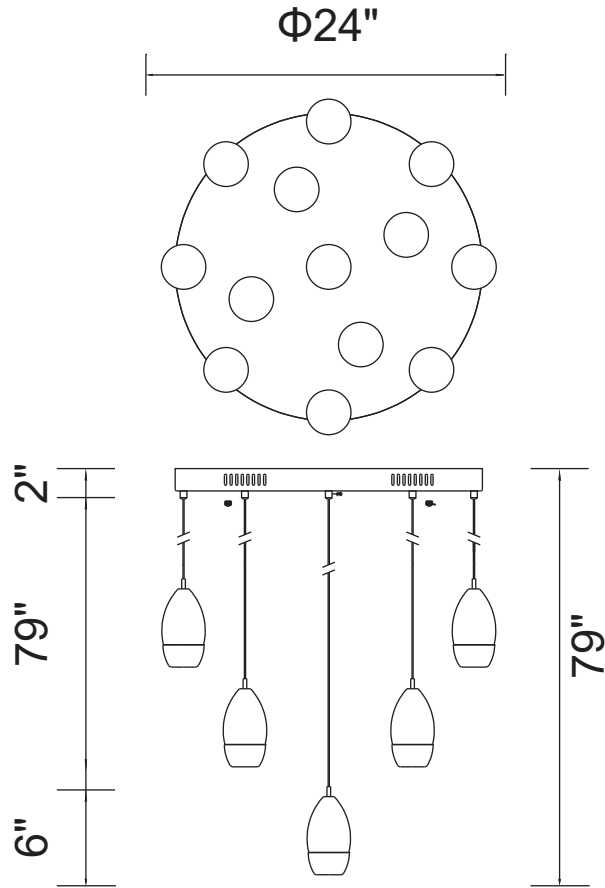

PROJECT: \_\_\_\_\_

FIXTURE TYPE: \_\_\_\_\_

LOCATION: \_\_\_\_\_

CONTACT/PHONE: \_\_\_\_\_

Item	5077P24C-R
Collection	PERRIER
Finish	Chrome
Glass	-----
Crystal	Clear
Input	120V AC,60HZ,AC

Shade	-----
Length/Dia.	24"
Width/Ext.	-----
Height	6"
Maximum	87"
Lumens	-----

Light Source	DC LED G4 12V
Bulb Info.	MAX 2W
Included	-----
Dimmable	Yes
Color	-----
Weight	