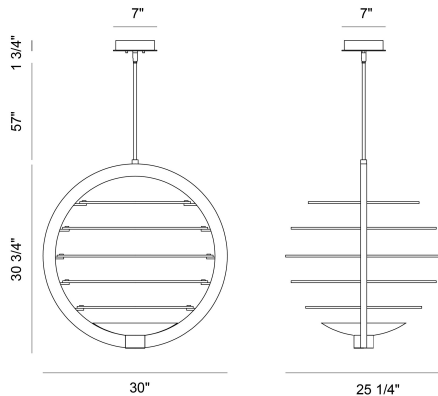

OMBRA, LARGE LED CHANDELIER

PRODUCT DETAILS

No.	:	38152-016
Product Color	:	BRASS/BLACK
Product Material	:	METAL
Shade / Accent Material	:	~
Length	:	30"
Width	:	25.25"
Height	:	30.75"
Weight	:	26.6lbs

LIGHT SOURCE DETAILS

Light Source Type	:	INTEGRATED LED
Input Voltage	:	120V
Bulb Voltage	:	120V
Socket Type	:	LED
Total Wattage	:	66W
Total Lumen	:	1430lm
Kelvin	:	3000K
Dimmable	:	Yes

Options Available

ITEM NO.	FINISH	SHADE
38152-016	BRASS/BLACK	
38152-023	POLISHED NICKEL	

TECHNICAL DETAILS

Hanging Support Type	:	ROD
Hanging Support Length	:	57"
Rods Included	:	3"+6"+12"+18"+18"
Canopy / Backplate Height	:	1.75"
Canopy / Backplate Dia.	:	7"
Location	:	DRY
Approval	:	
Title 24	:	Yes