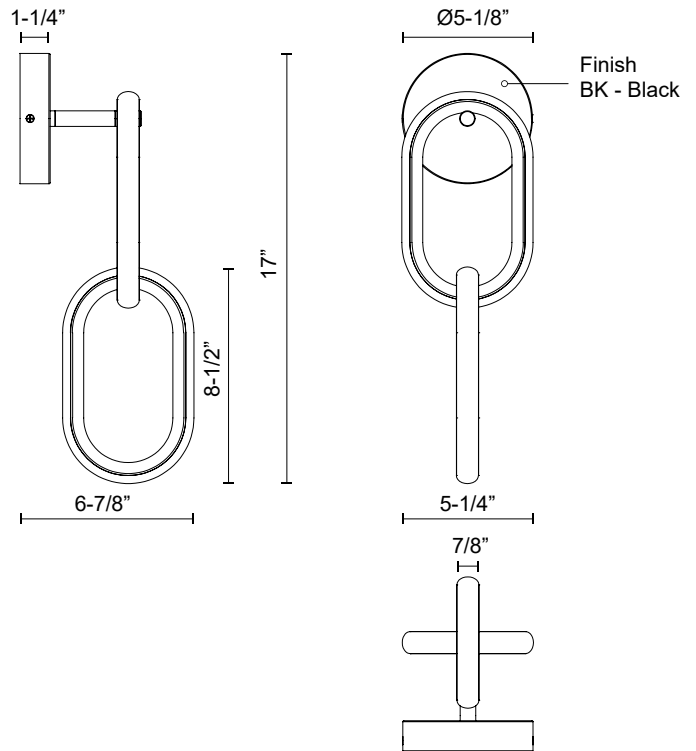

AIREN WS92617

WALL

PROJECT

WS92617-BK
Black

SPECIFICATION DETAILS

Fixture Dimensions	W5-1/4" x H17" x E6-7/8"
Light Source	LED with DC Driver
Wattage	20W
Total Lumens	1600lm
Delivered Lumens	1161lm
Voltage	120V
Color Temperature	3000K
CRI (Ra)	90CRI
Optional Color Temps	2700K - 5000K Available, Minimum Order Quantities Apply
LED Rated Life	50,000 hours
Dimming	100% - 10%, TRIAC or ELV Dimmer (Not Included)
Diffuser Details	White Silicone
Location	Dry
Illumination Direction	Up/Down
Mounting Style	Down Only
CEC Title 24 JA8	Yes, JA8-2022
Canopy Dimensions	D5-1/8" x E1-1/4"
Paint Finish	BK02

* For custom options, consult factory for details.

* For warranty information, please visit www.kuzcolighting.com/warranty

DESCRIPTION

The sophistication and elegance of jewelry are at the heart of the Airen Collection. This sleek chain link design comprises interlocking ovals with LEDs around the exterior. With 360-degree illumination, the Airen family immediately ignites a room with both light and personality.