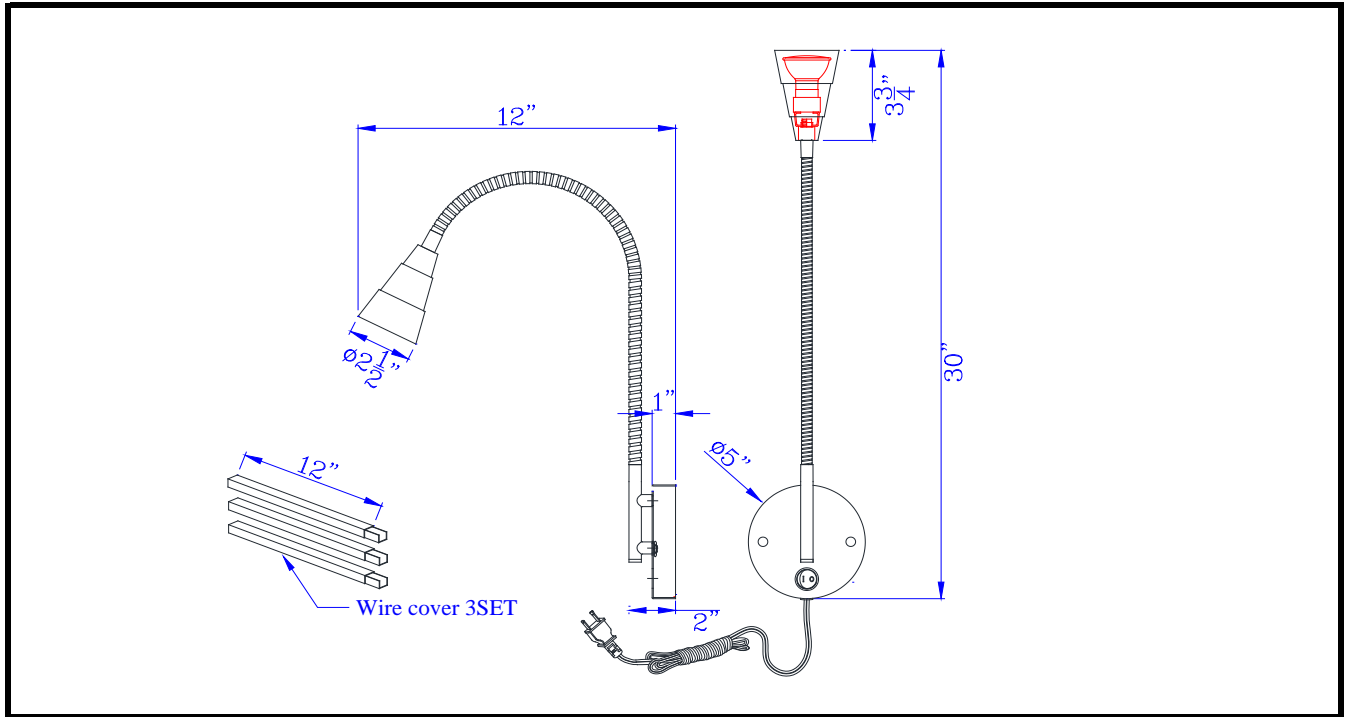

Project: _____

Catalog No.: **BO-139-AB**

Lamp/Wattage: _____

Drawing:

Model No. : BO-139-AB

Description: GU10 LED wall mount gooseneck lamp (LED bulb included)

Material: Metal

Height: 30"

Reach: 12"

Finish : Dark Bronze

Socket : GU10

Switch: Rocker On/off Switch

Voltage : 120V

Wattage : 6W

Dimming: Non-dimmable

Color Tem : 3000K

Lumen : 450

CRI : 80

Beam: 36

Efficacy: 75

Rated Life : 30,000 hours

Shade size: Dia 2 1/2"

Material Metal

Warranty: Three Years