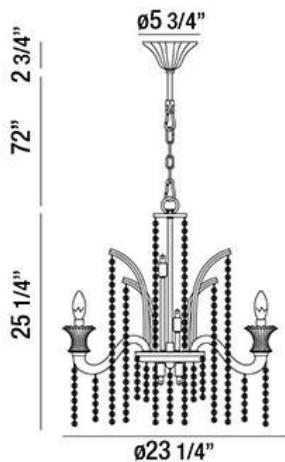

## NAVA, 23" ROUND CHANDELIER

### PRODUCT DETAILS

No.	:	26240-015
Product Color	:	CHROME
Product Material	:	METAL
Shade / Accent Colour	:	ICE BLUE
Shade / Accent Material	:	BLOWN GLASS
Diameter	:	23.25"
Height	:	25.25"
Overall Height	:	100"
Weight	:	10.5lbs

### LIGHT SOURCE DETAILS

Number of Bulbs	:	3 / 4
Light Source	:	Halogen / Halogen
Light Source Type	:	B10 / G9
Input Voltage	:	120 / 120V
Bulb Voltage	:	120 / 120V
Socket Type	:	E12 / G9
Wattage	:	60 / 40W
Total Wattage	:	120 / 160W
Bulb Included	:	No / No
Dimmable	:	Yes / Yes

### TECHNICAL DETAILS

Light Direction	:	Up
Hanging Support Type	:	CHAIN
Hanging Support Length	:	72"
Canopy / Backplate Height	:	2.75"
Canopy / Backplate Dia.	:	5.75"
Adjustable Lamp Head	:	No
Approval	:	