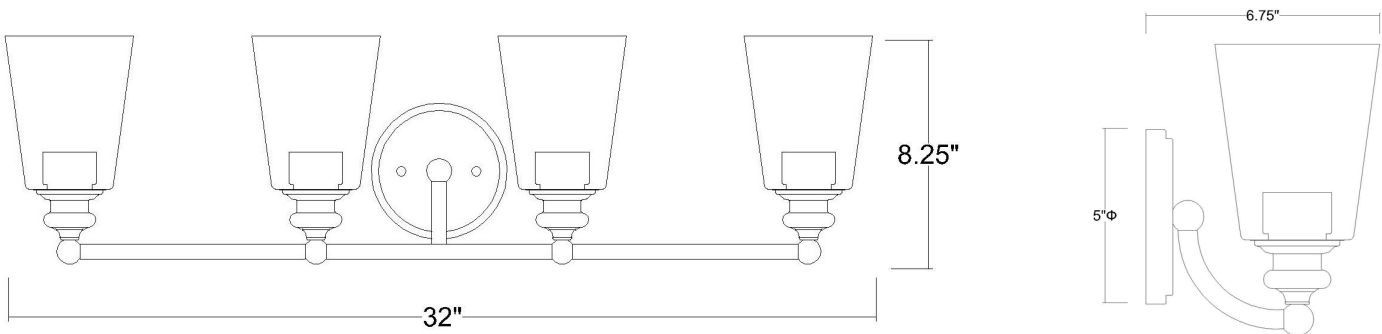

IN41403ORB

CEIL 4-LIGHT WALL SCONCE

Description:	Ceil 4-Light Wall Sconce
Finish:	Oil Rubbed Bronze
Dimensions:	32" W x 8-1/4" H x 6-3/4" ext. Height on Center: 5"
Bulbs:	4-100W Med.
Installed Weight:	7.15 lbs.
Certification:	cUL / dry location

Material:	Steel and glass
Shades:	Glass
Glass:	Clear
Back Plate Dimensions:	5" Dia.
Chain/Wire:	NA
Additional Finishes:	CH