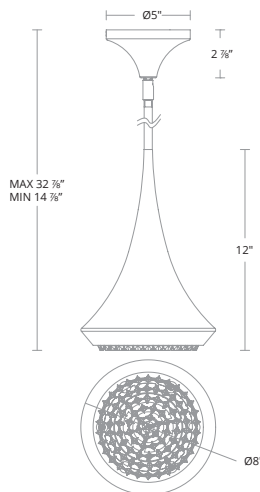

Project:

Location:

Fixture Type:

Catalog Number:

AVAILABLE TRIM

Optic Crystal (O)

AVAILABLE FINISHES

Black (18)

Soft Gold (709)

Soft Silver (710)

LINE DRAWING

DESCRIPTION

Tastefully authentic expression of modern. Verita offers redemption in its graceful lines and elegant restraint. A crescendo of style culminating in a sea of delicate crystals conceals the powerful LED task light within.

SPECIFICATIONS

CRI	90
Dimming	ELV, TRIAC
Standards	ETL/cETL, Damp, Title 24

REPLACEMENT PARTS

- RPL-ROD-A06PC090S-BK - 6" Rod (18)
- RPL-ROD-A06PC090S-SG - 6" Rod (709)
- RPL-ROD-A06PC090S-SV - 6" Rod (710)
- RPL-ROD-A12PC120S-BK - 12" Rod (18)
- RPL-ROD-A12PC120S-SG - 12" Rod (709)
- RPL-ROD-A12PC120S-SV - 12" Rod (710)

Model	Size	LED Color Temp	Finish	Voltage	Wattage	Weight	LED Lumens	Delivered Lumens
S5508	8"	3000K/3500K/4000K	Black (18) Soft Gold (709) Soft Silver (710)	120V	10W	10 lb	990	405

Example: S5508-480