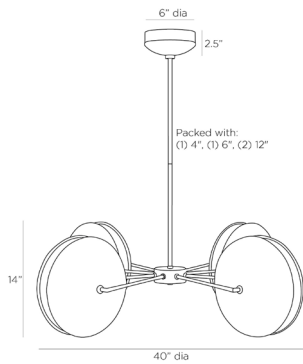

# ARTERIO RS

## WHITNEY CHANDELIER

DLC05

H: 14 IN, Dia: 40.00 IN

Smoke Luster

Contract Suitable As Is

Imparting a moody sophistication to any space, the Whitney chandelier is composed of an antique brass iron body, with futuristic, smoky slump luster glass disc shapes that visually encase the frosted glass bulb inside. The LED chandelier emits a diffused, glow from each glass shade. Finish will vary. Damp-rated, although limited covered outdoor conditions may affect finish.

### DIMENSIONS

Chandelier	H: 10 IN, Dia: 40.00 IN
Minimum Hanging Height	14 IN
Maximum Hanging Height	42 IN
Canopy	H: 2.5 IN, Dia: 6.00 IN

### REPLACEMENT PARTS

Replacement Part 1	PIPE-513
Replacement Part 1 Dim	(1) 4", (1) 6", (1) 12"